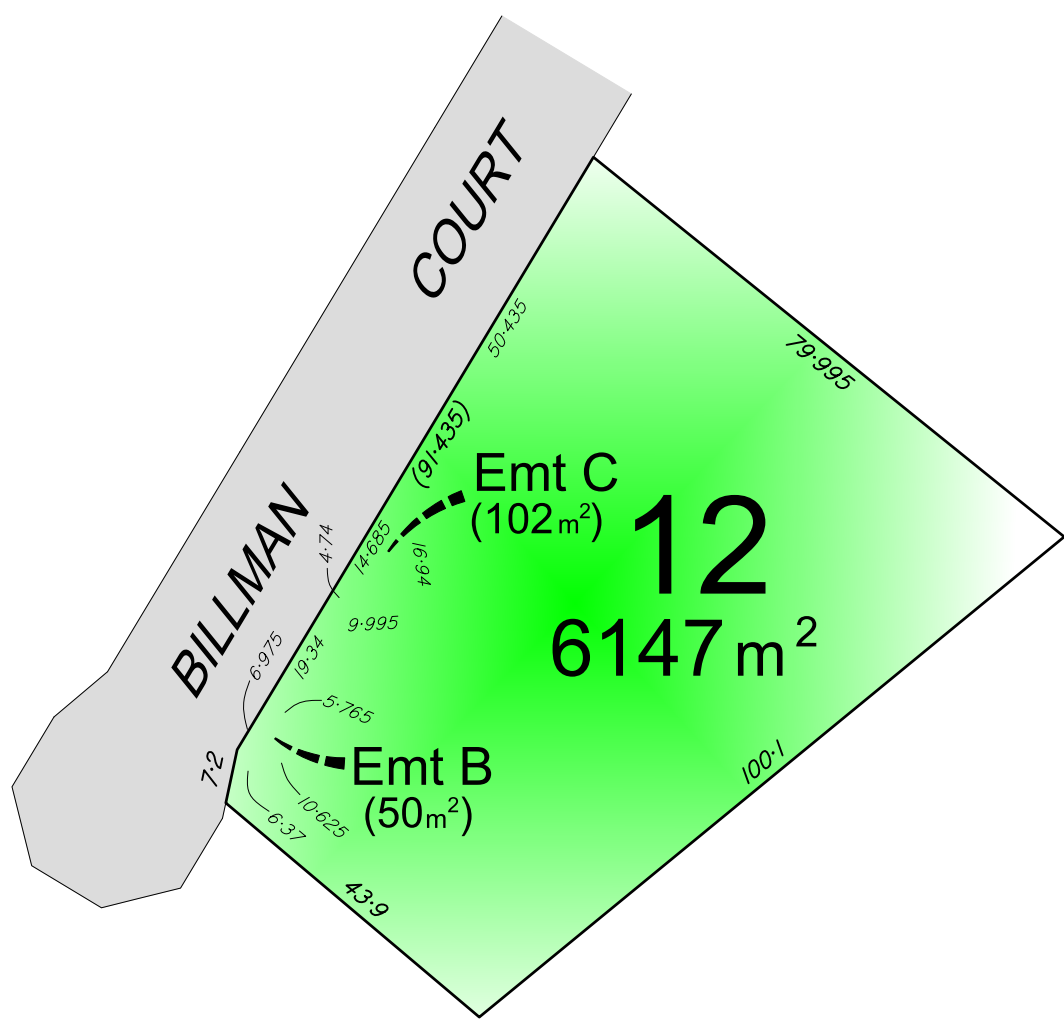

Chatsworth Premier ESTATE

LOT 12

6147 m² (1.52ac)