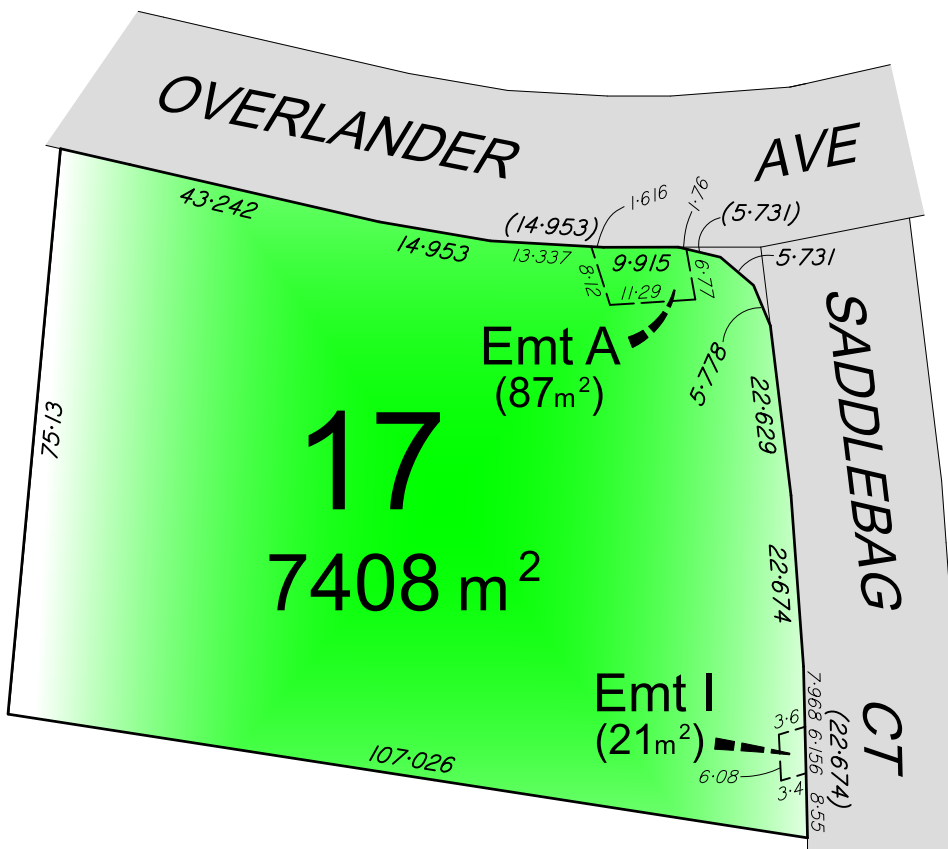

Chatsworth Premier ESTATE

LOT 17

7408 m² (1.83ac)