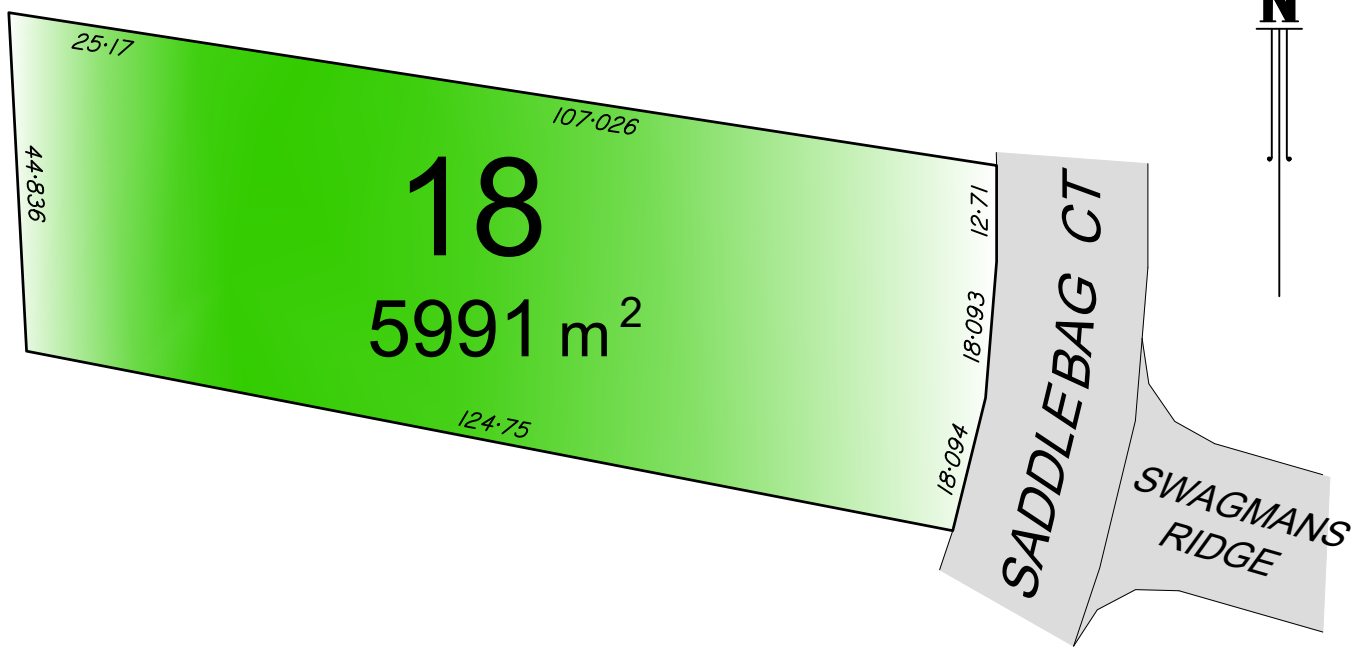

Chatsworth Premier ESTATE

LOT 18

5991 m² (1.48ac)