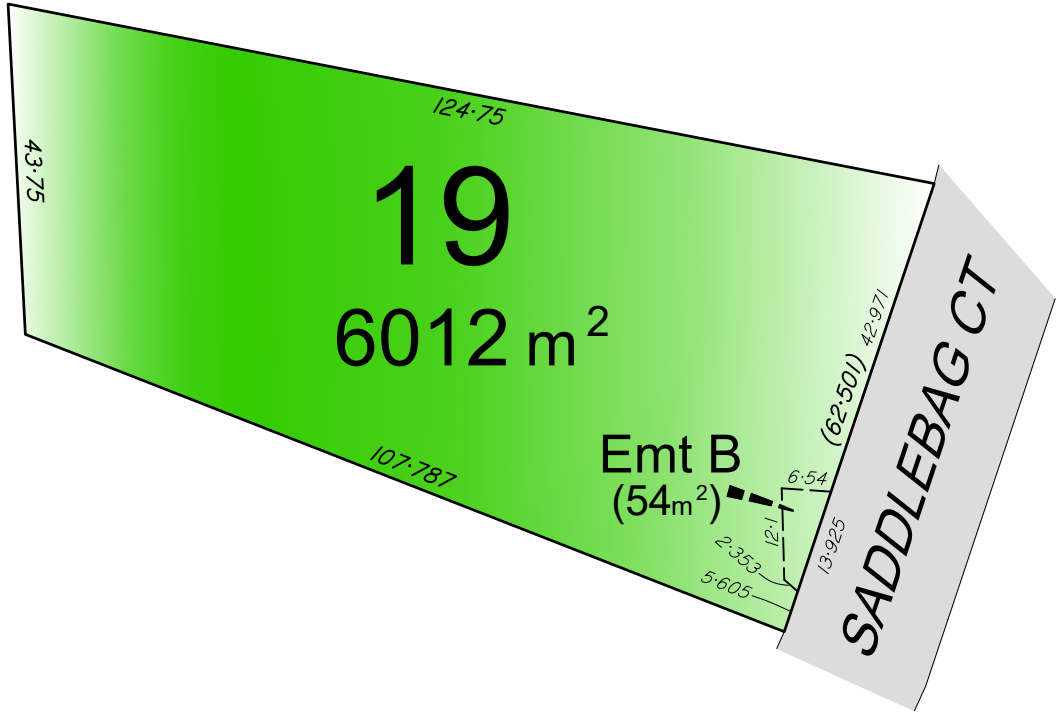

Chatsworth Premier ESTATE

LOT 19

6012 m² (1.49ac)