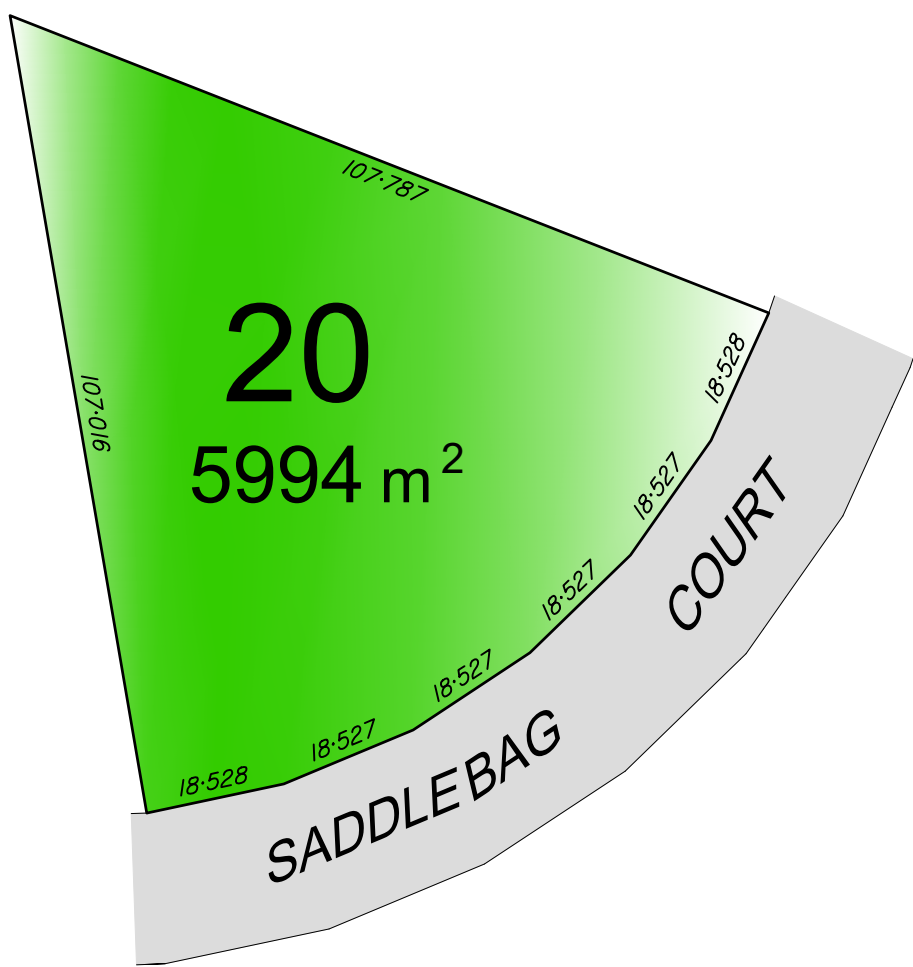

Chatsworth Premier ESTATE

LOT 20

5994 m² (1.48ac)