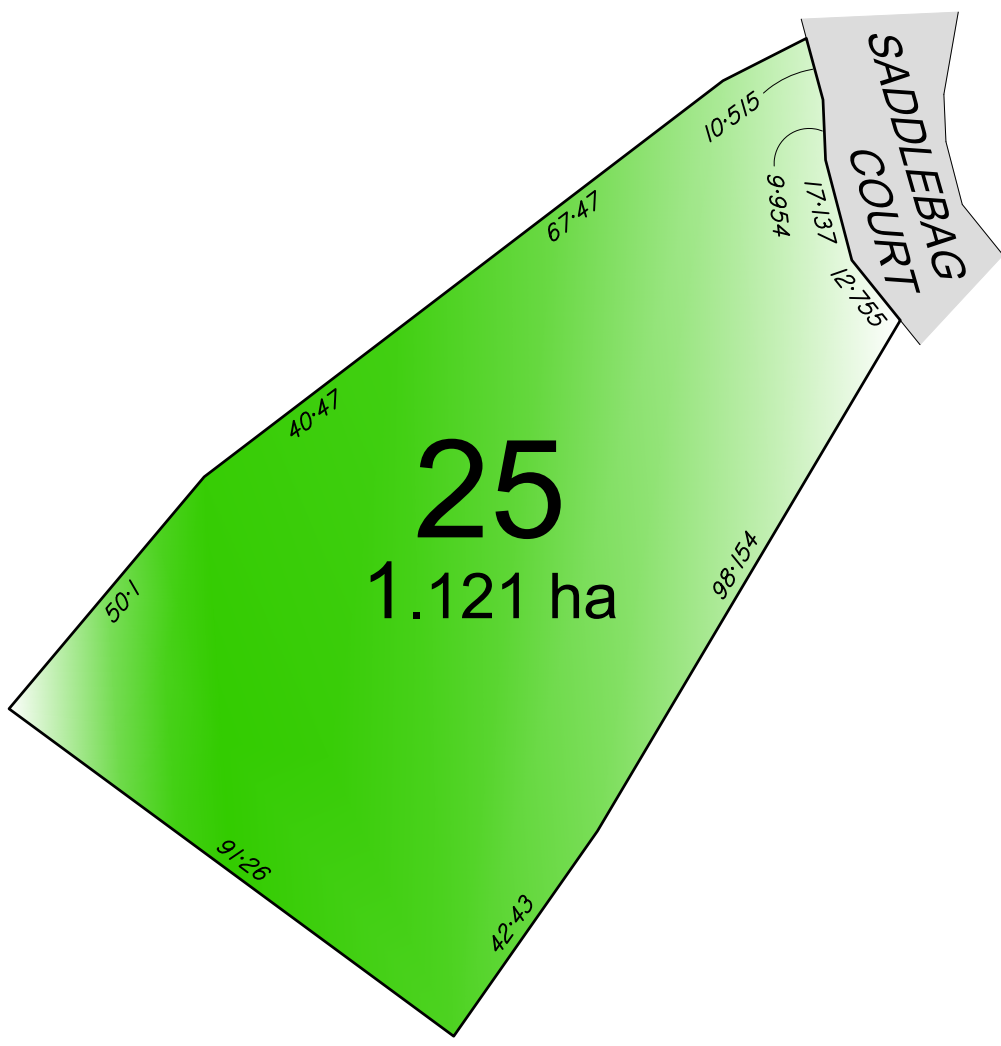

Chatsworth Premier ESTATE

LOT 25

1.121 ha (2.77ac)