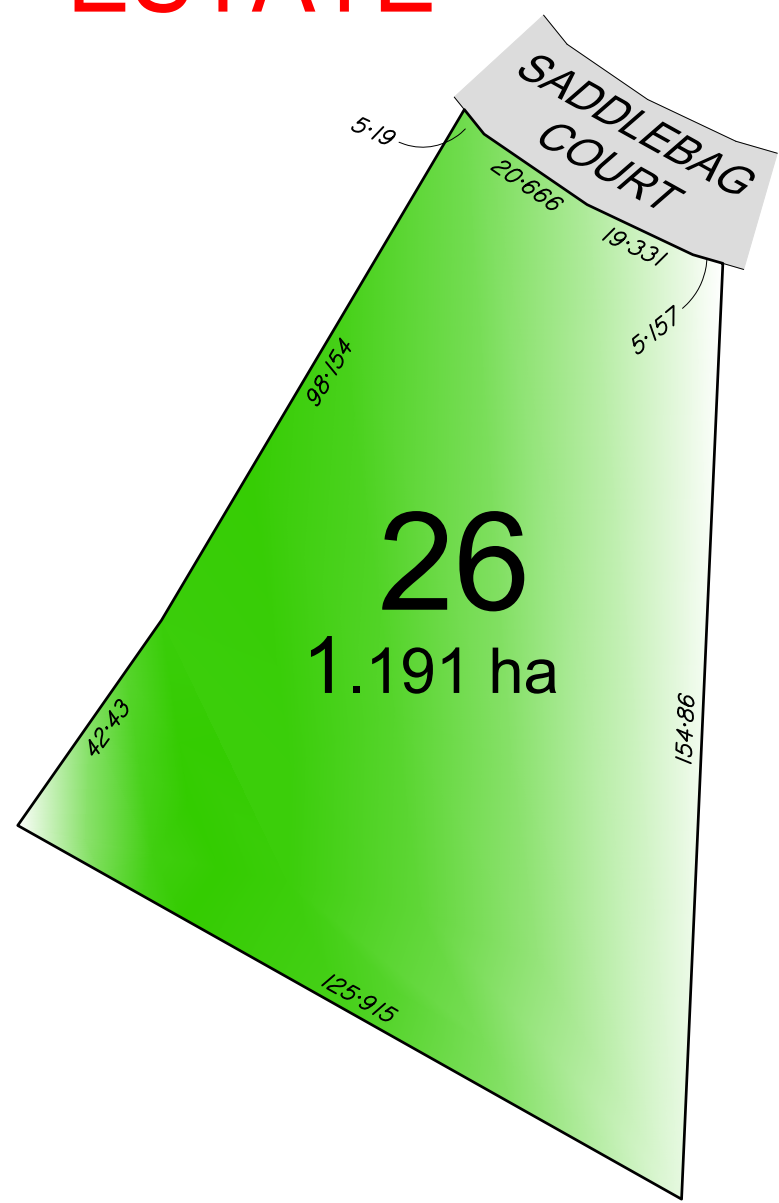

Chatsworth Premier ESTATE

LOT 26

1.191 ha (2.94ac)