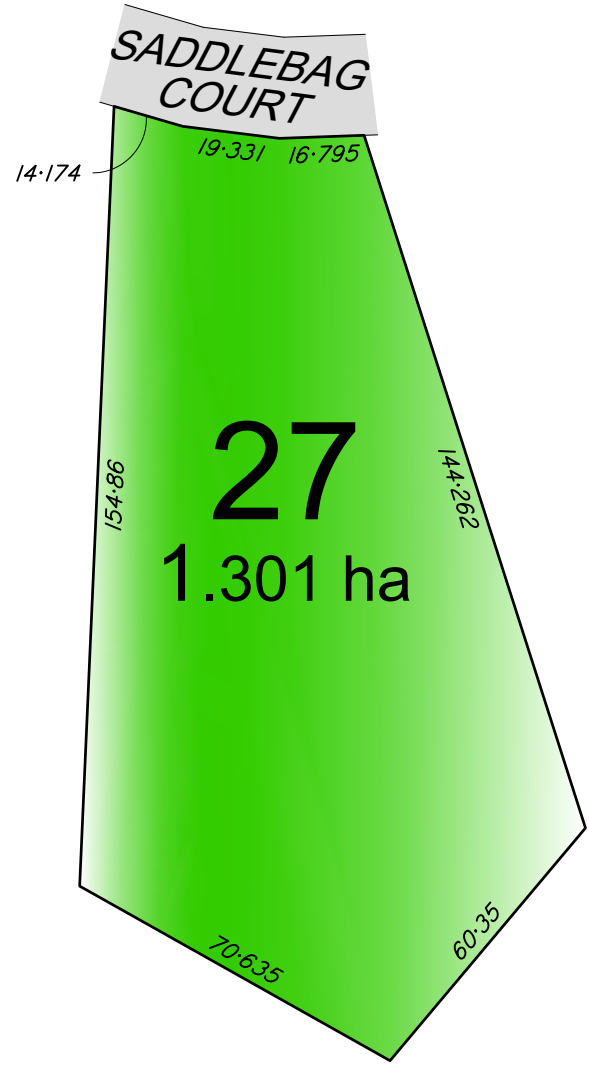

Chatsworth Premier ESTATE

LOT 27

1.301 ha (3.21ac)