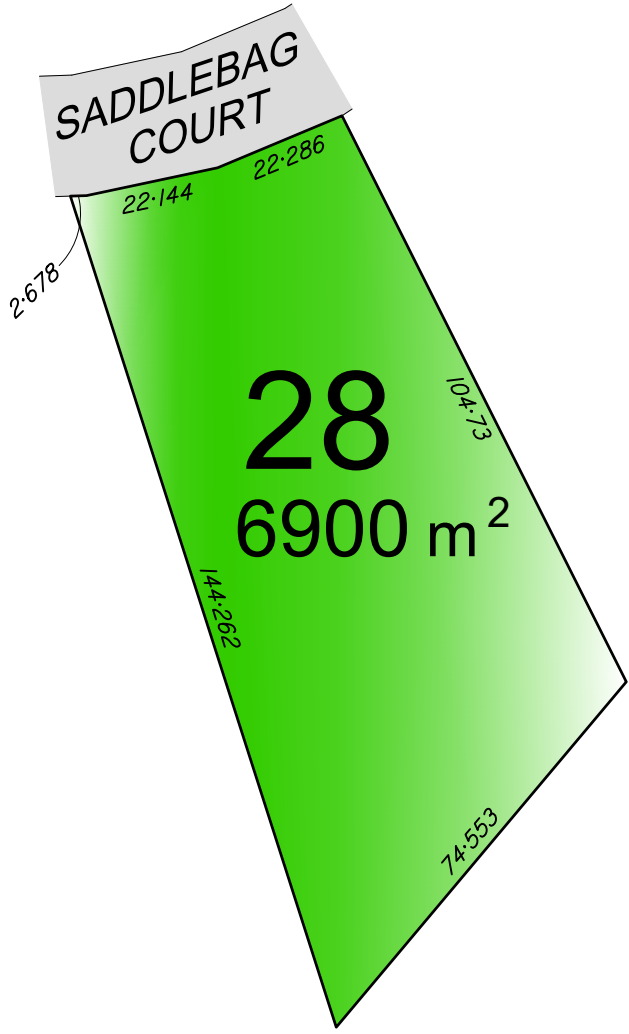

Chatsworth Premier ESTATE

LOT 28

6900 m² (1.71ac)