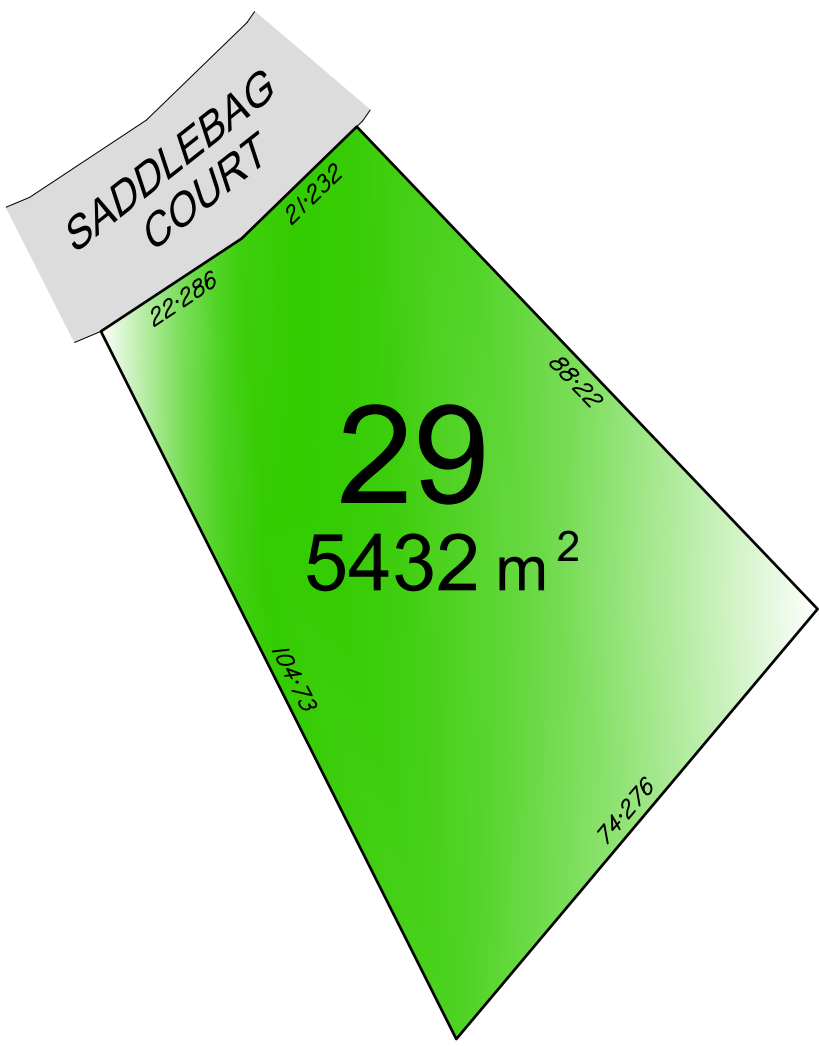

Chatsworth Premier ESTATE

LOT 29

5432 m² (1.34ac)