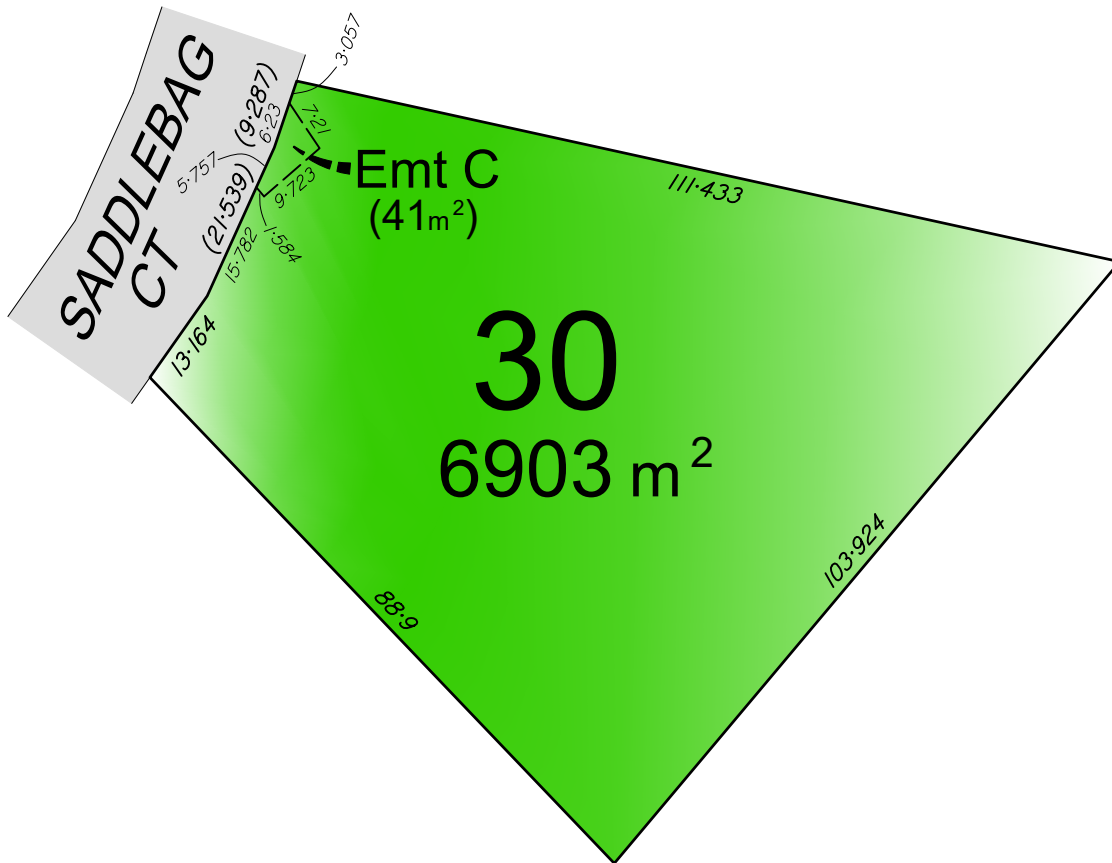

Chatsworth Premier ESTATE

LOT 30
6903 m² (1.71ac)