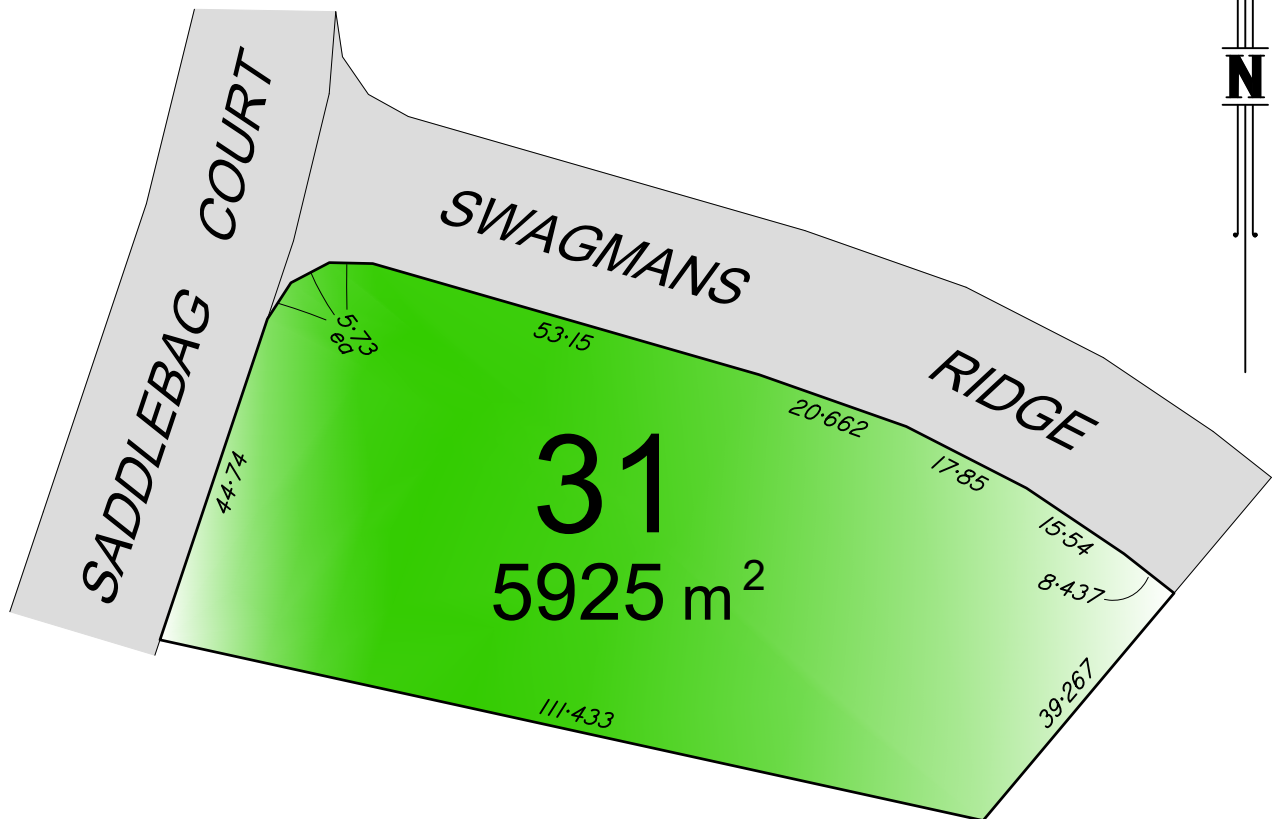

Chatsworth Premier ESTATE

LOT 31

5925 m² (1.46ac)