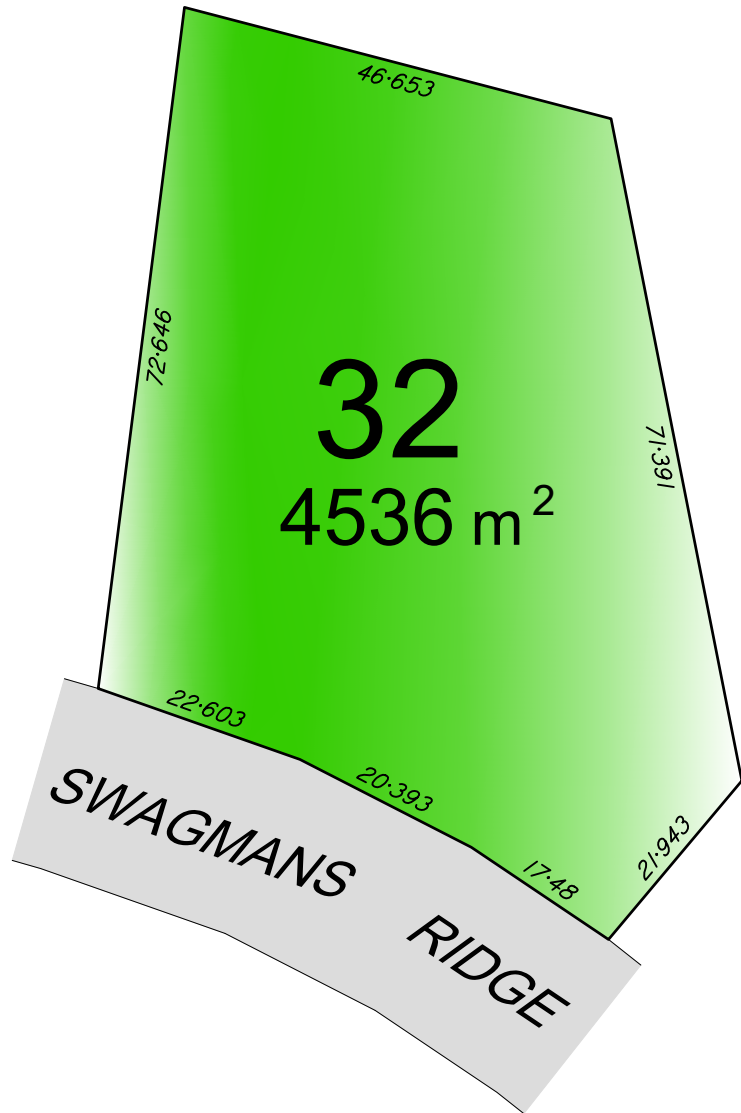

Chatsworth Premier ESTATE

LOT 32

4536 m² (1.12ac)