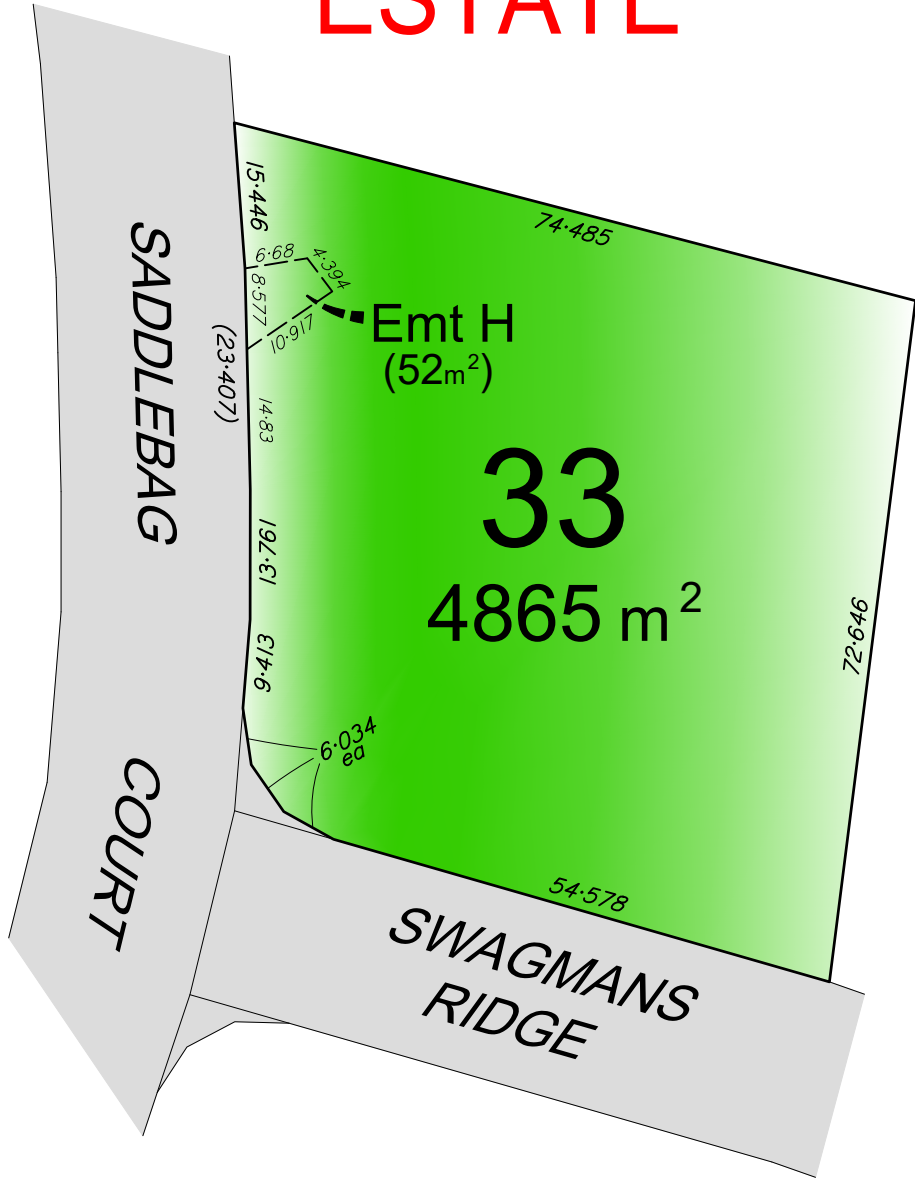

Chatsworth Premier ESTATE

LOT 33

4865 m² (1.2ac)