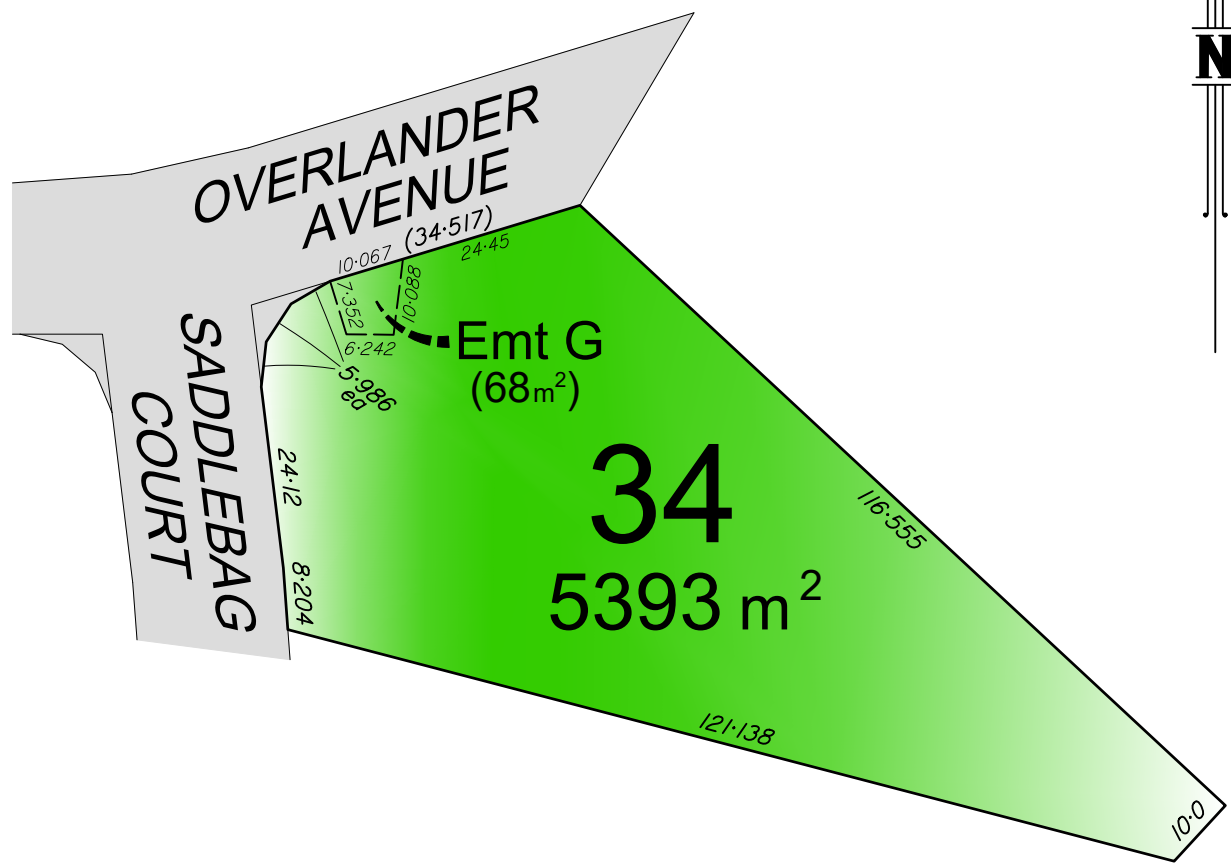

Chatsworth Premier ESTATE

LOT 34

5393 m² (1.33ac)