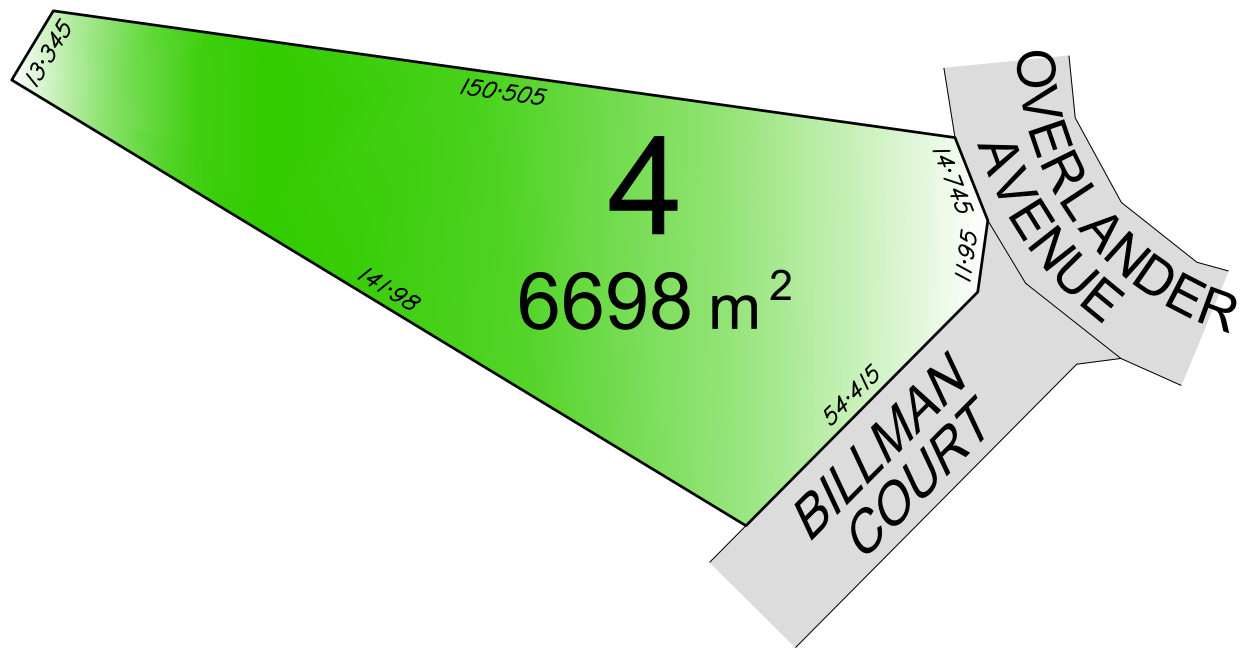

Chatsworth Premier ESTATE

LOT 4

6698 m² (1.66ac)