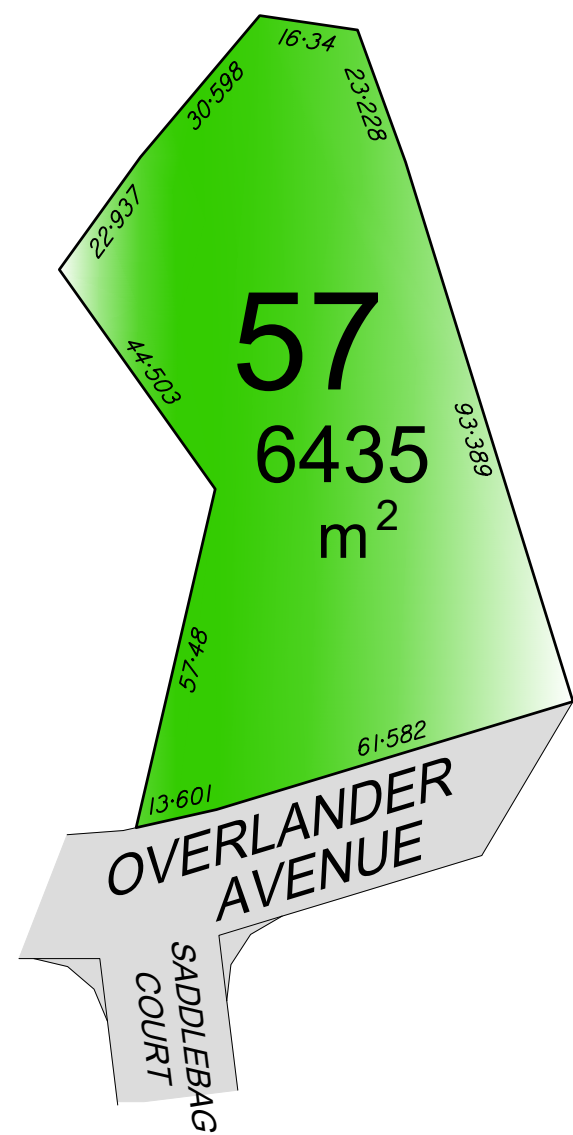

Chatsworth Premier ESTATE

LOT 57

6435 m² (1.59ac)