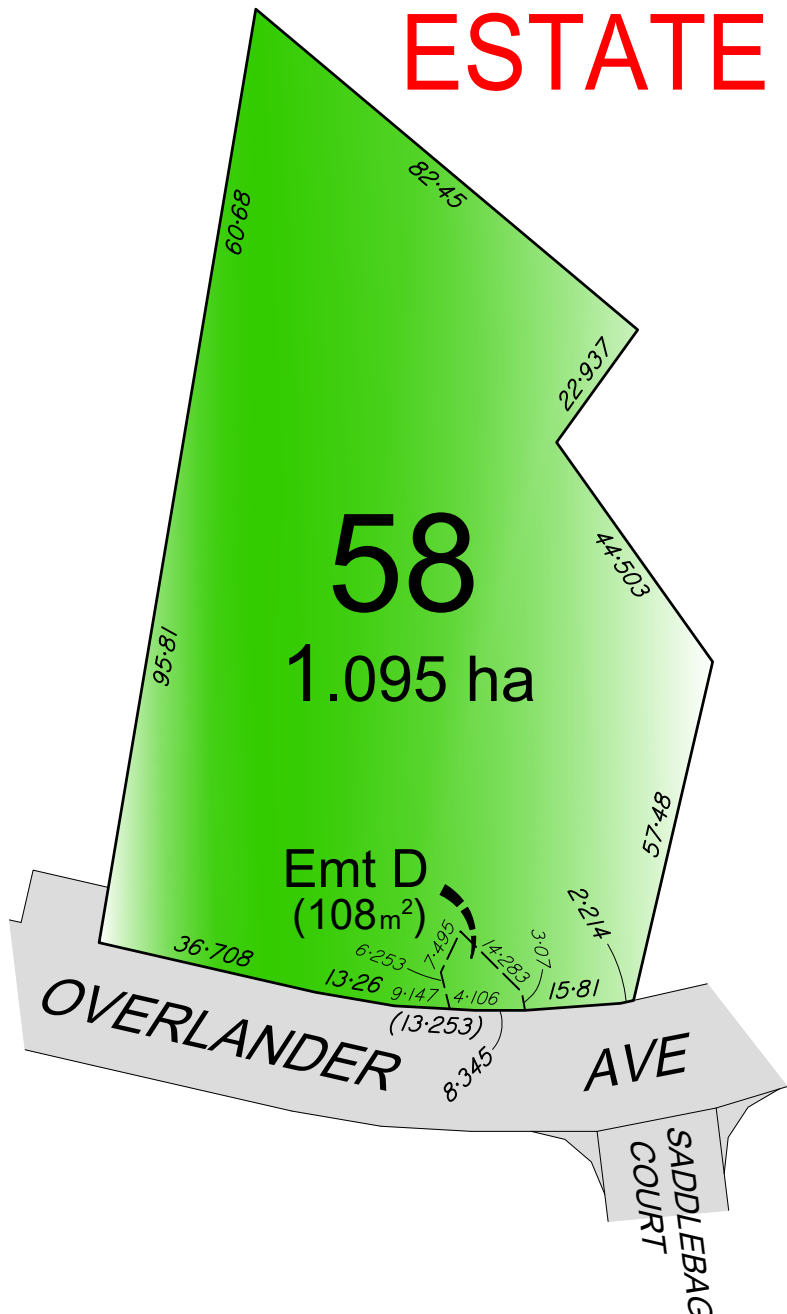

Chatsworth Premier ESTATE

LOT 58
1.095 ha (2.71ac)