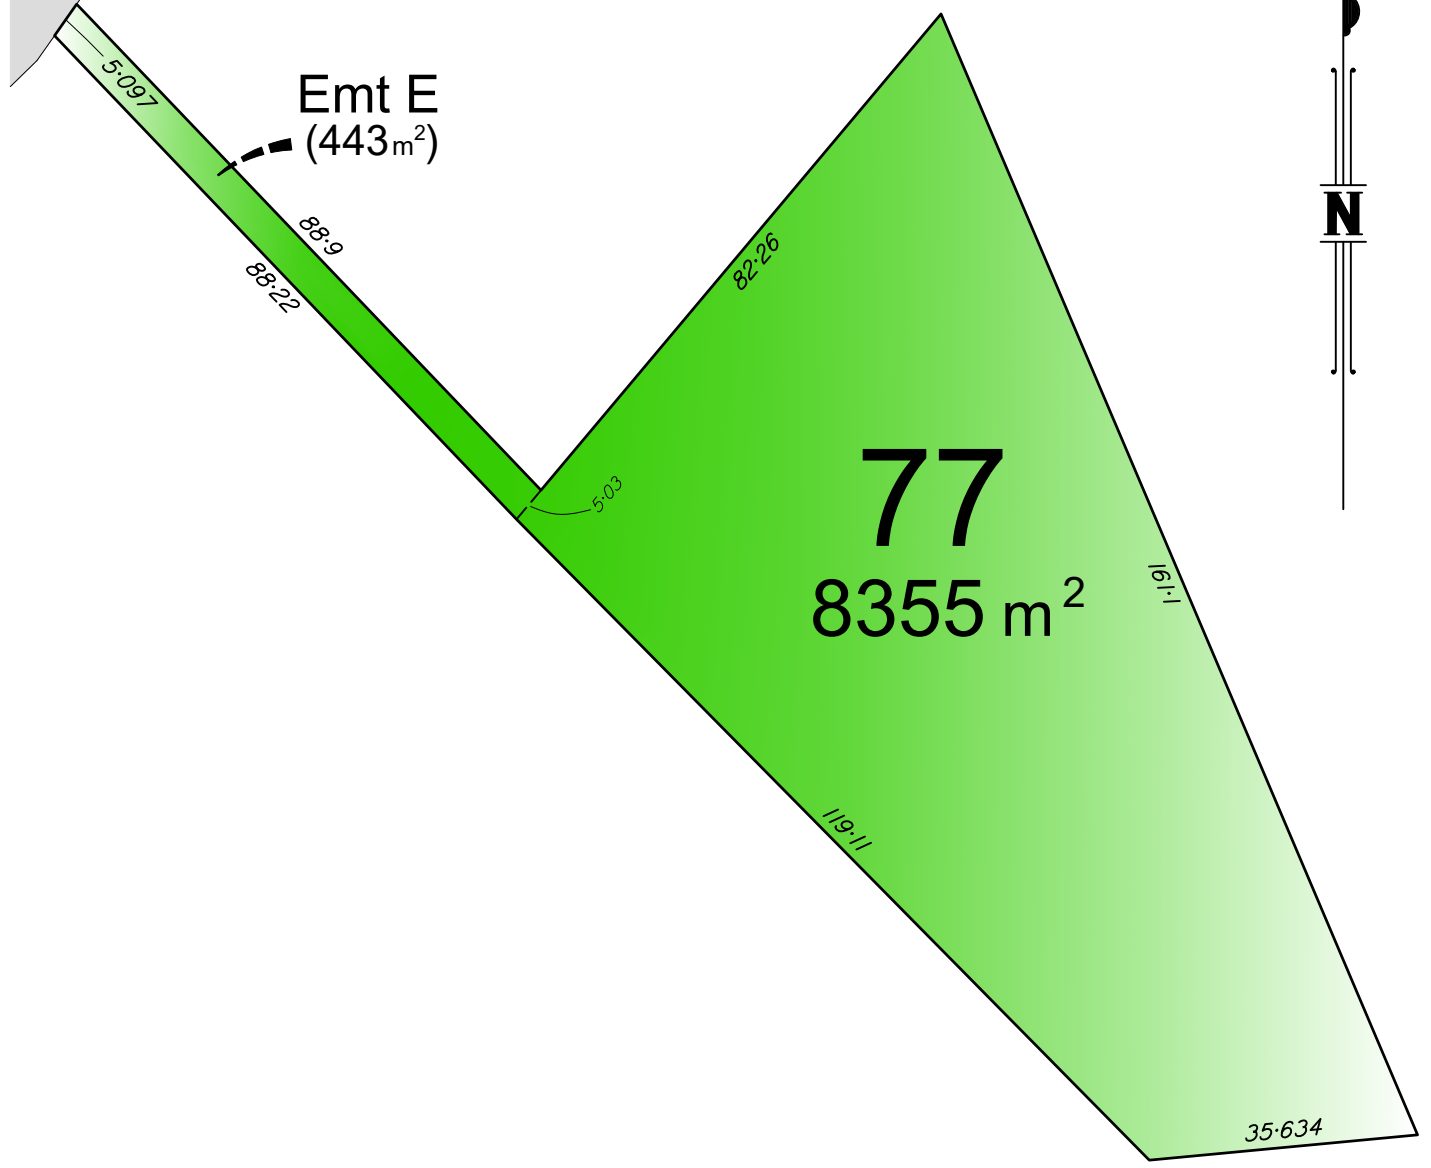

Chatsworth Premier ESTATE

SADDLEBAG
COURT

LOT 77

8355 m² (2.06ac)