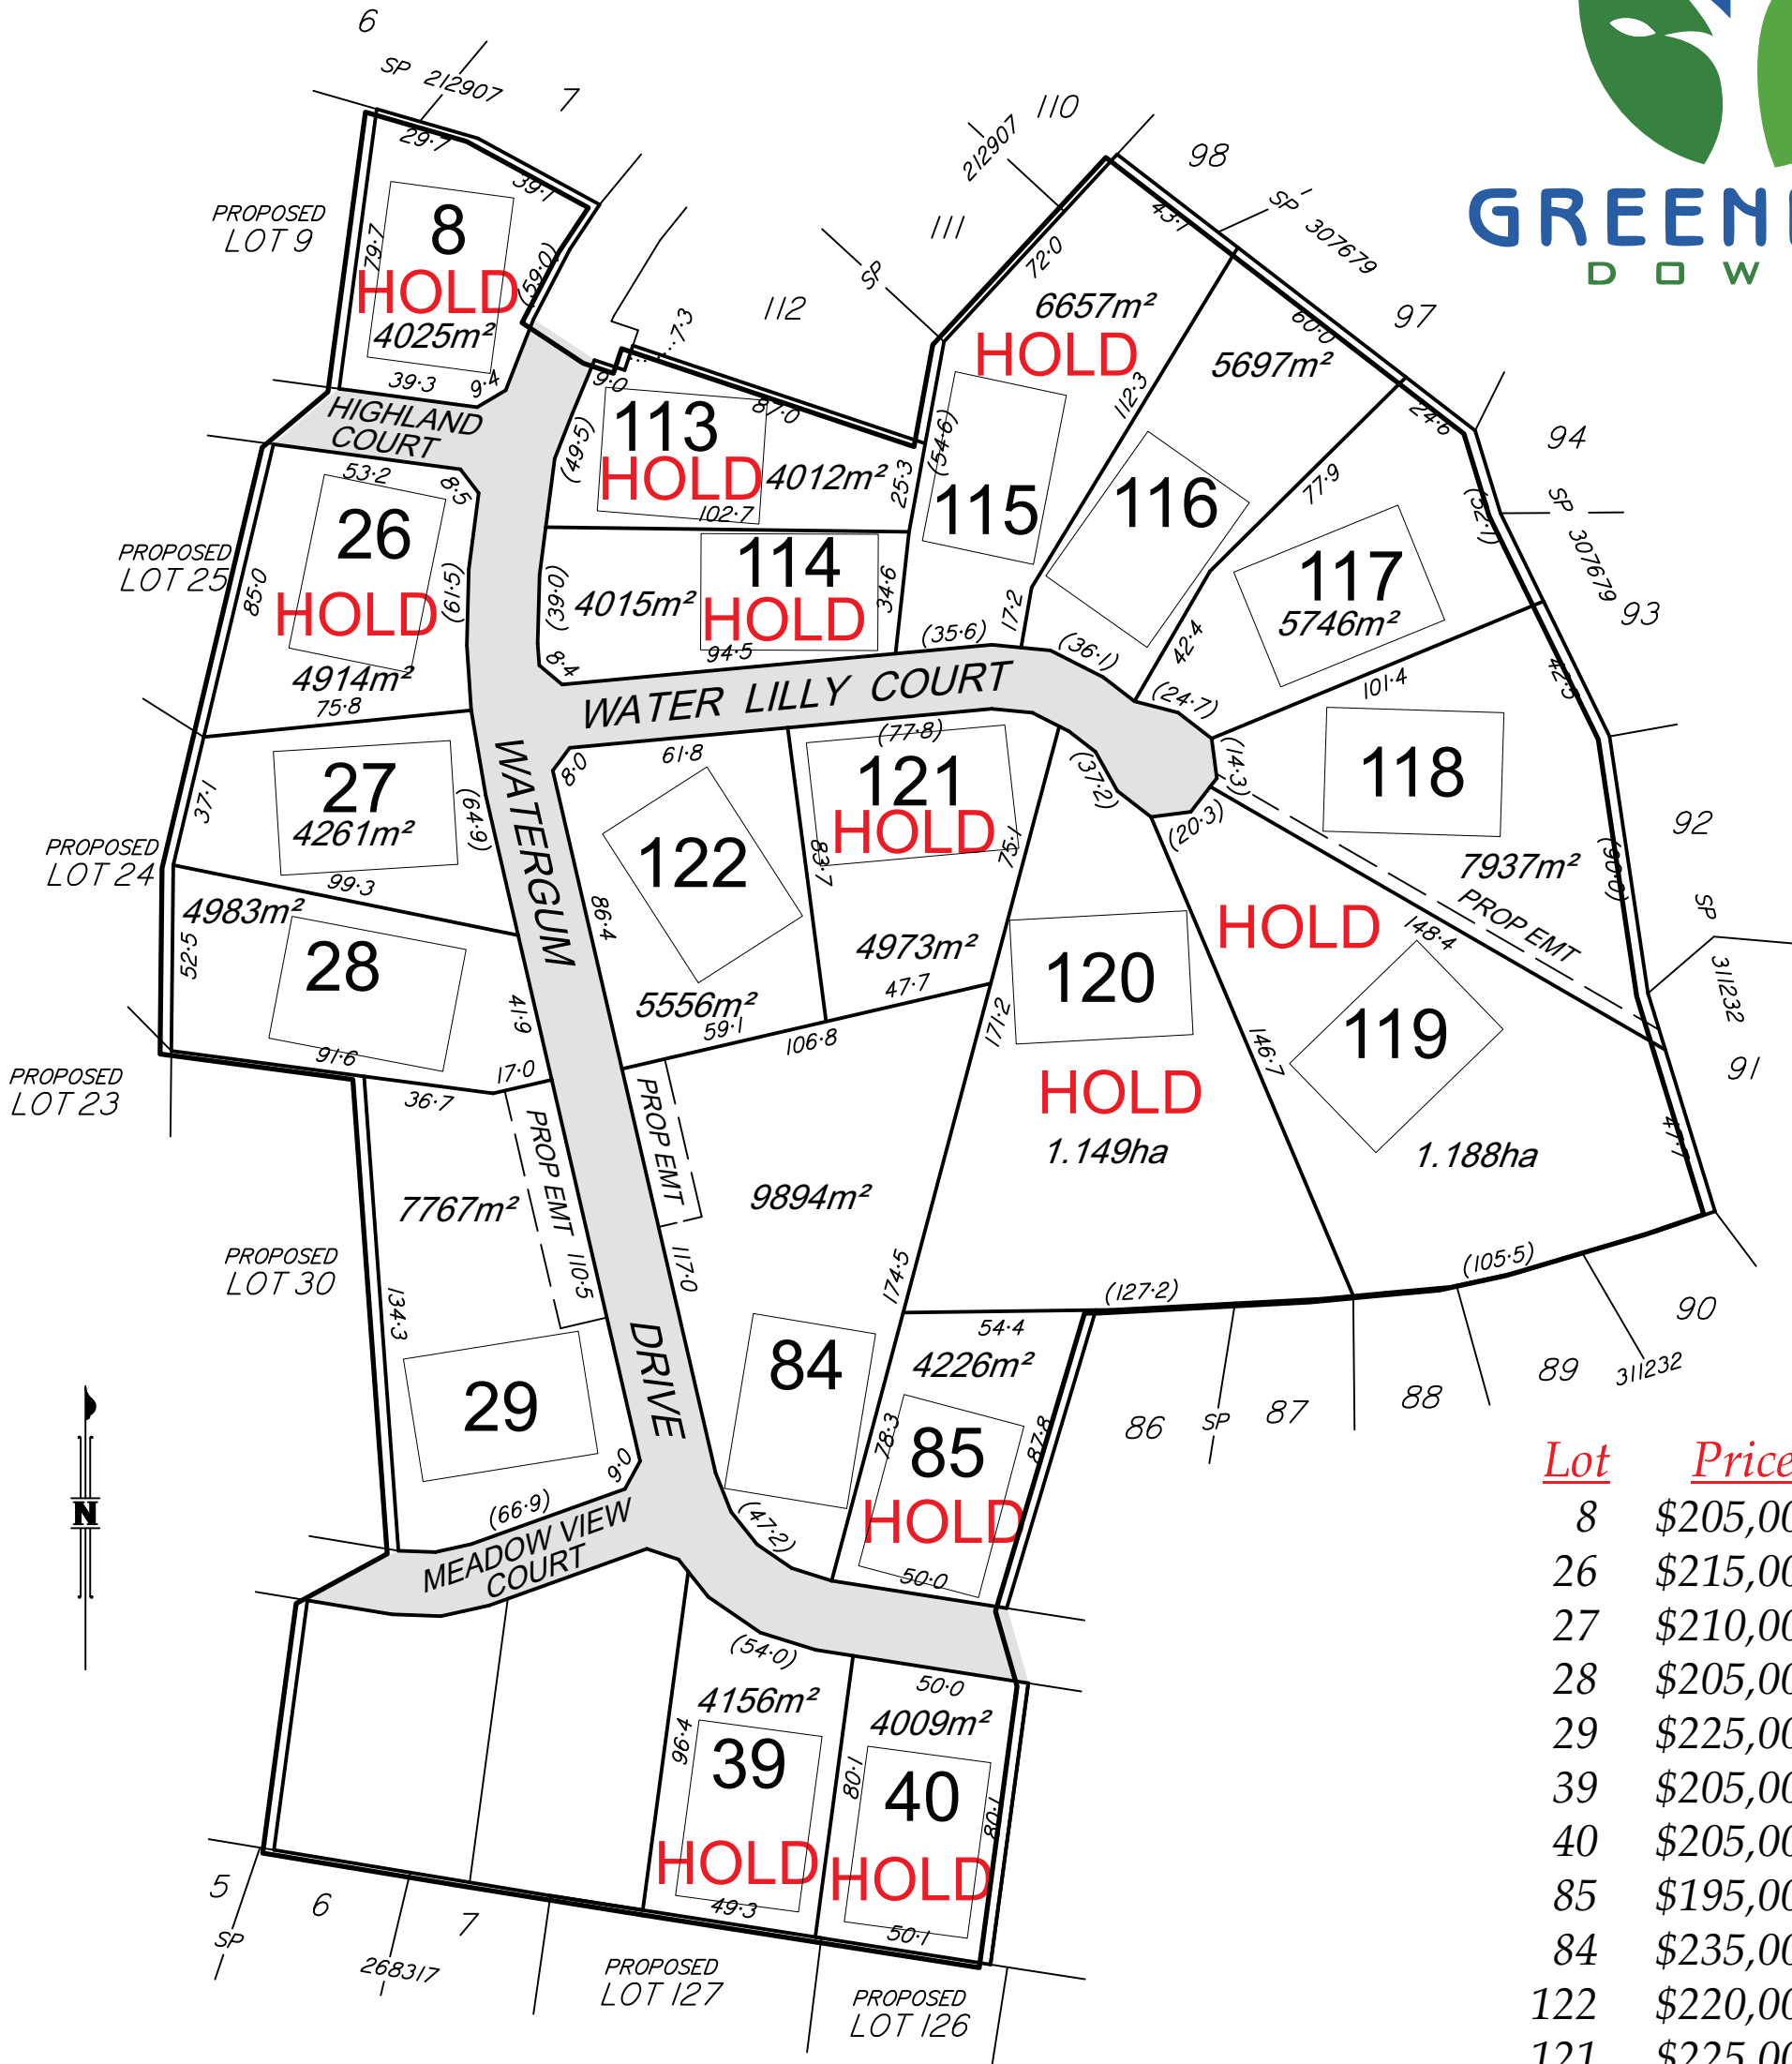

STAGE 4

GREENDALE
DOWNS

<u>Lot</u>	<u>Price</u>
8	\$205,000
26	\$215,000
27	\$210,000
28	\$205,000
29	\$225,000
39	\$205,000
40	\$205,000
85	\$195,000
84	\$235,000
122	\$220,000
121	\$225,000
120	\$235,000
119	\$235,000
118	\$225,000
117	\$215,000
116	\$210,000
115	\$235,000
114	\$210,000
113	\$215,000