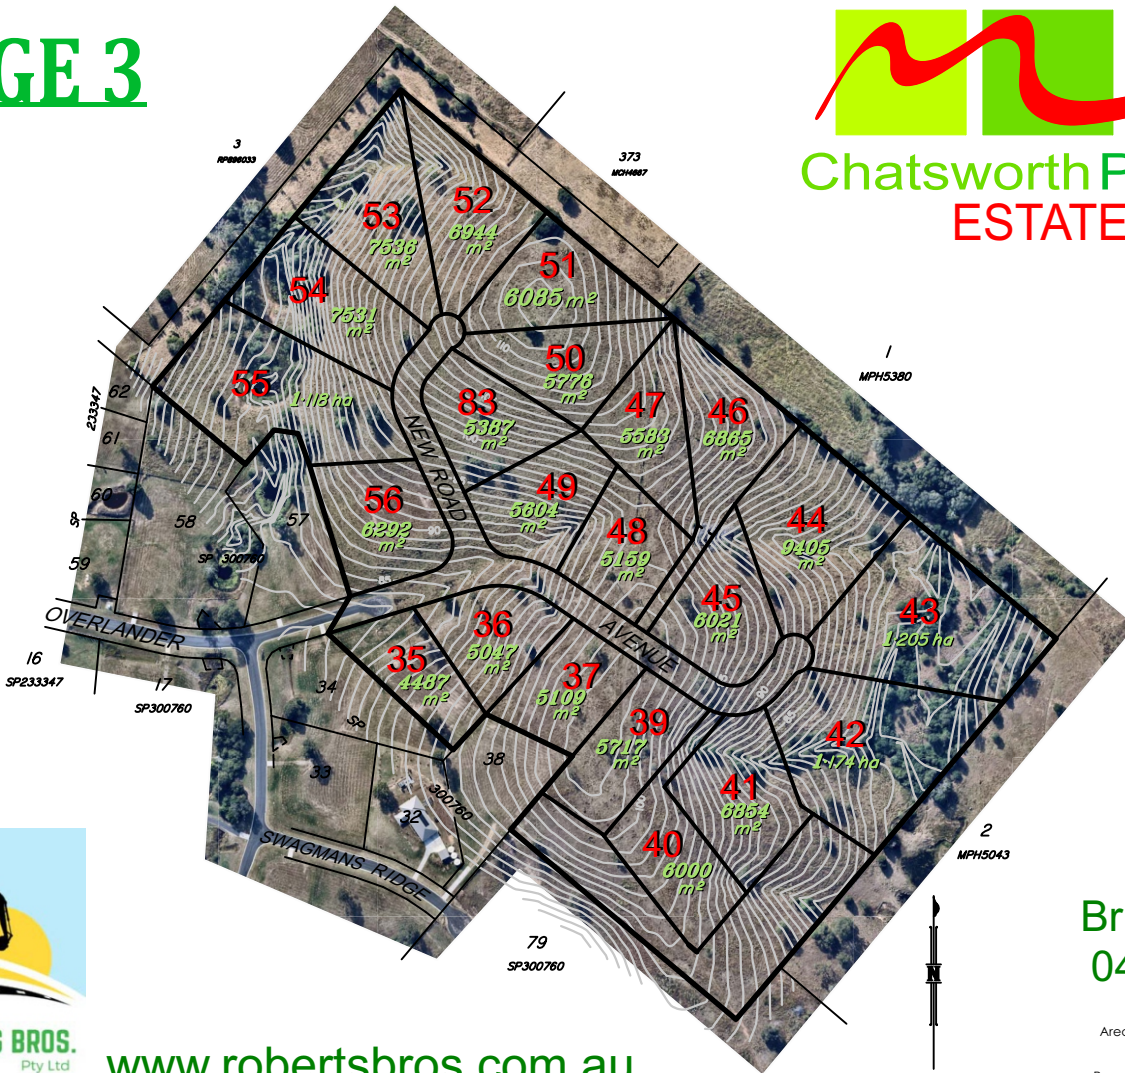

Chatsworth Premier ESTATE

www.robertsbros.com.au

Brian Roberts
0407544915

Note:
Areas are subject to final Survey and
Council approval.