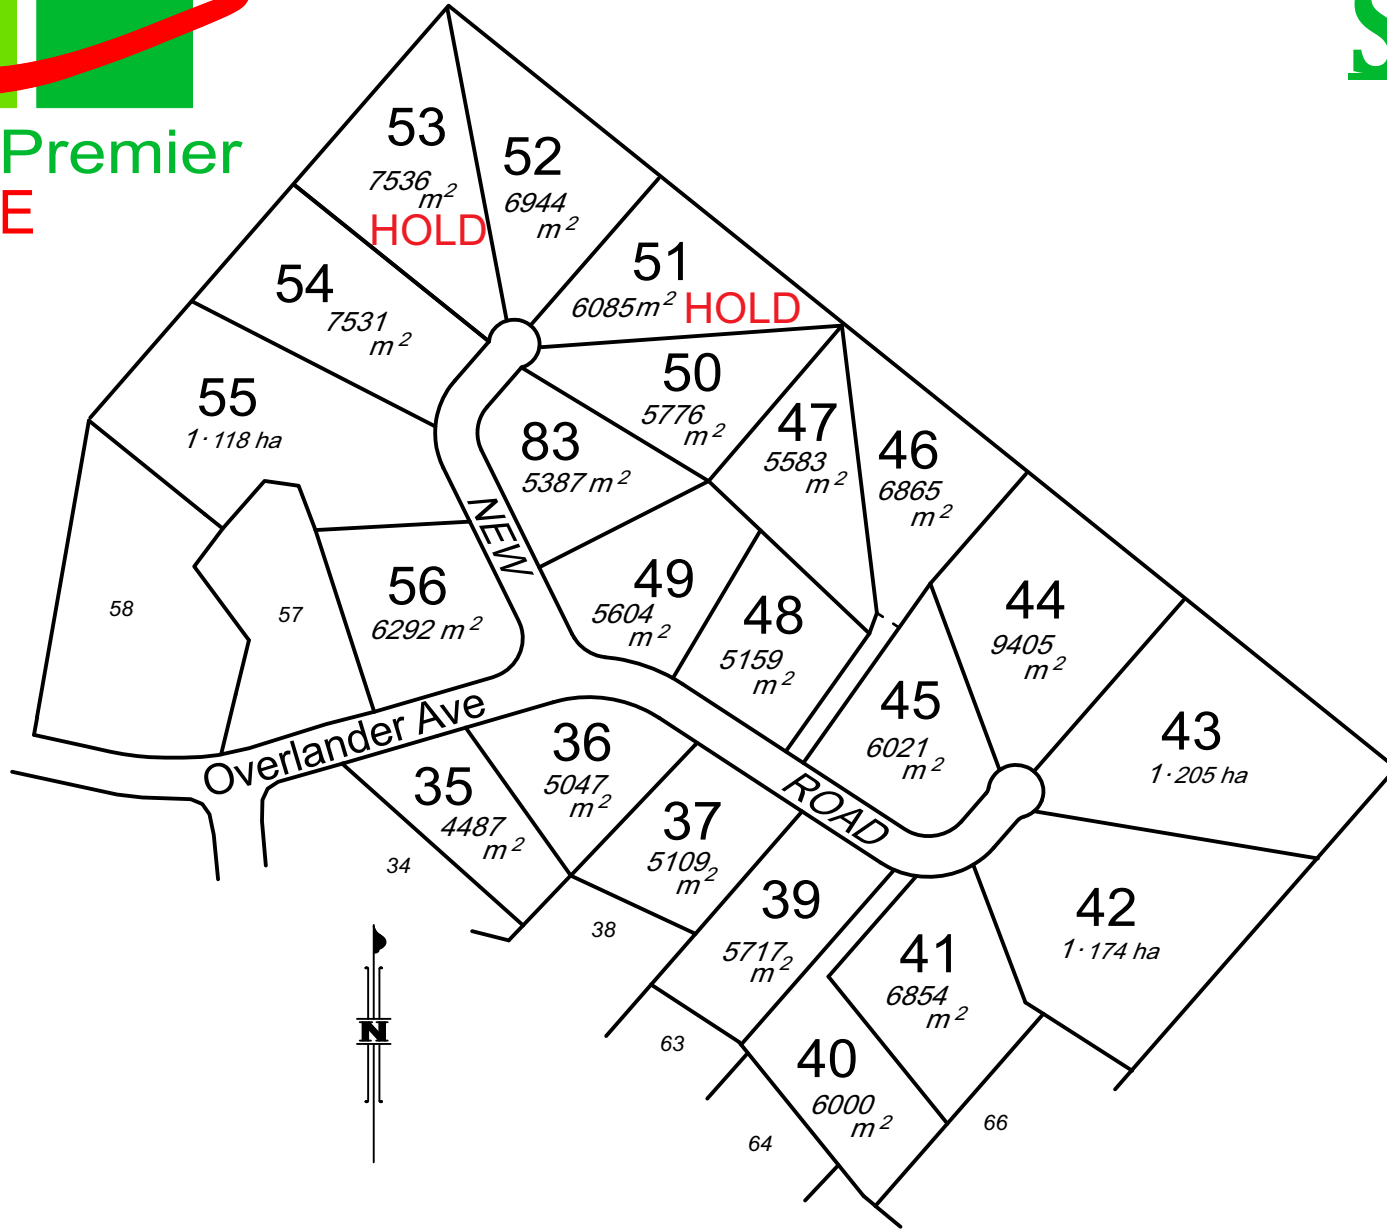

Chatsworth Premier ESTATE

STAGE 3

<u>Lot</u>	<u>Price</u>
35	\$210,000
36	\$215,000
37	\$217,000
48	\$218,000
83	\$220,000
47	\$223,000
49	\$223,000
50	\$224,000
39	\$224,000
40	\$226,000
45	\$226,000
51	\$227,000
56	\$229,000
41	\$234,000
52	\$234,000
46	\$234,000
53	\$240,000
44	\$243,000
55	\$246,000
42	\$250,000
43	\$250,000