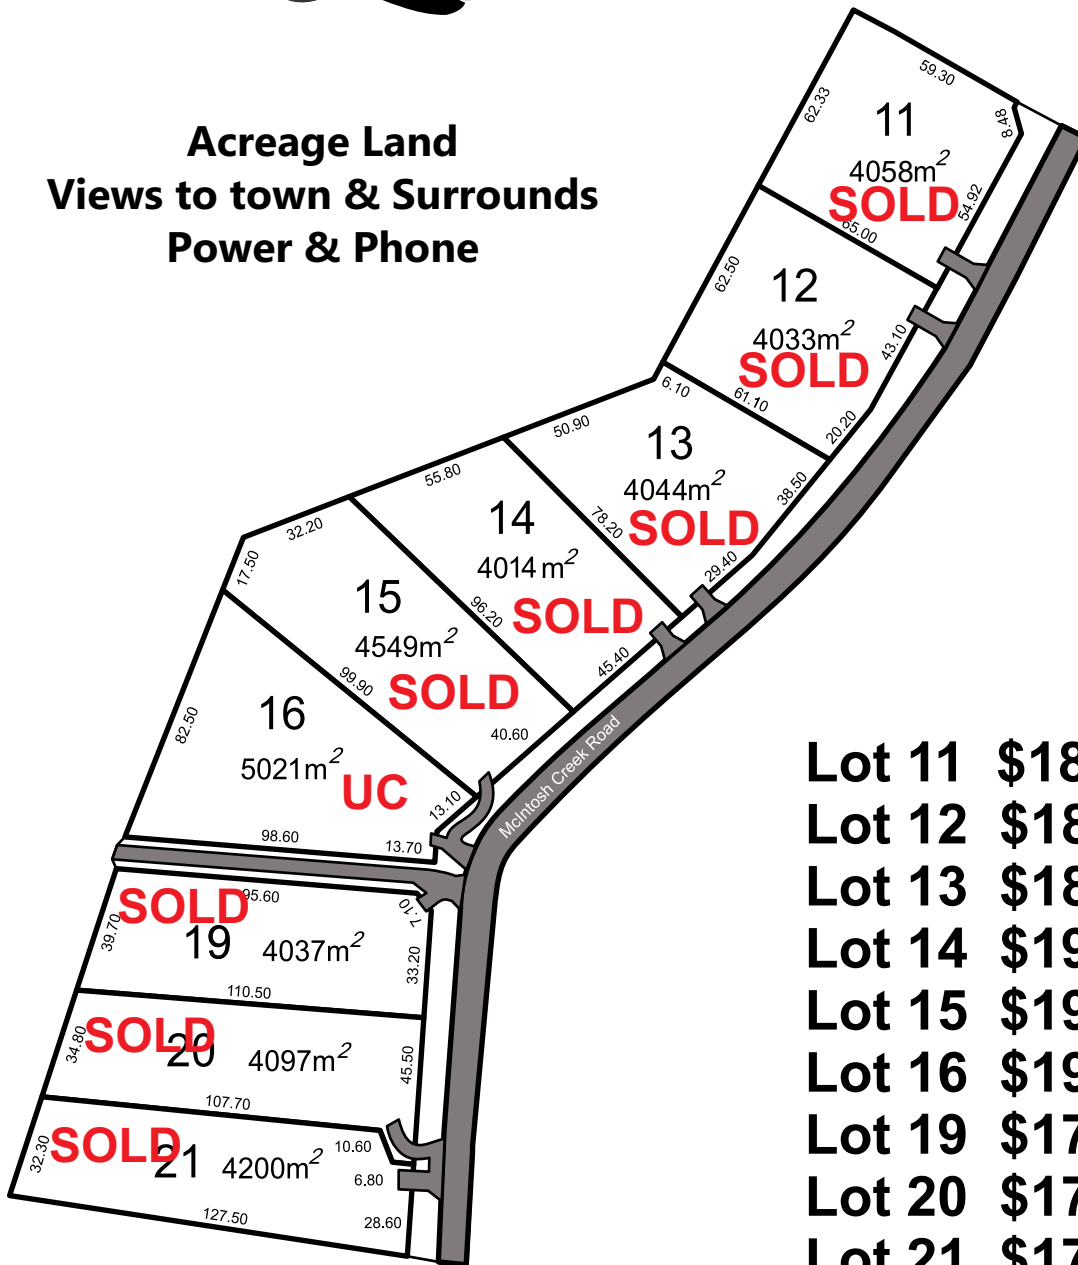

STAGE 2

Acreage Land
Views to town & Surrounds
Power & Phone

Lot 11	\$183,000
Lot 12	\$184,000
Lot 13	\$187,000
Lot 14	\$193,000
Lot 15	\$192,000
Lot 16	\$199,000
Lot 19	\$175,000
Lot 20	\$174,000
Lot 21	\$170,000

478 McIntosh Creek Road, McIntosh Creek

robertsbros.com.au