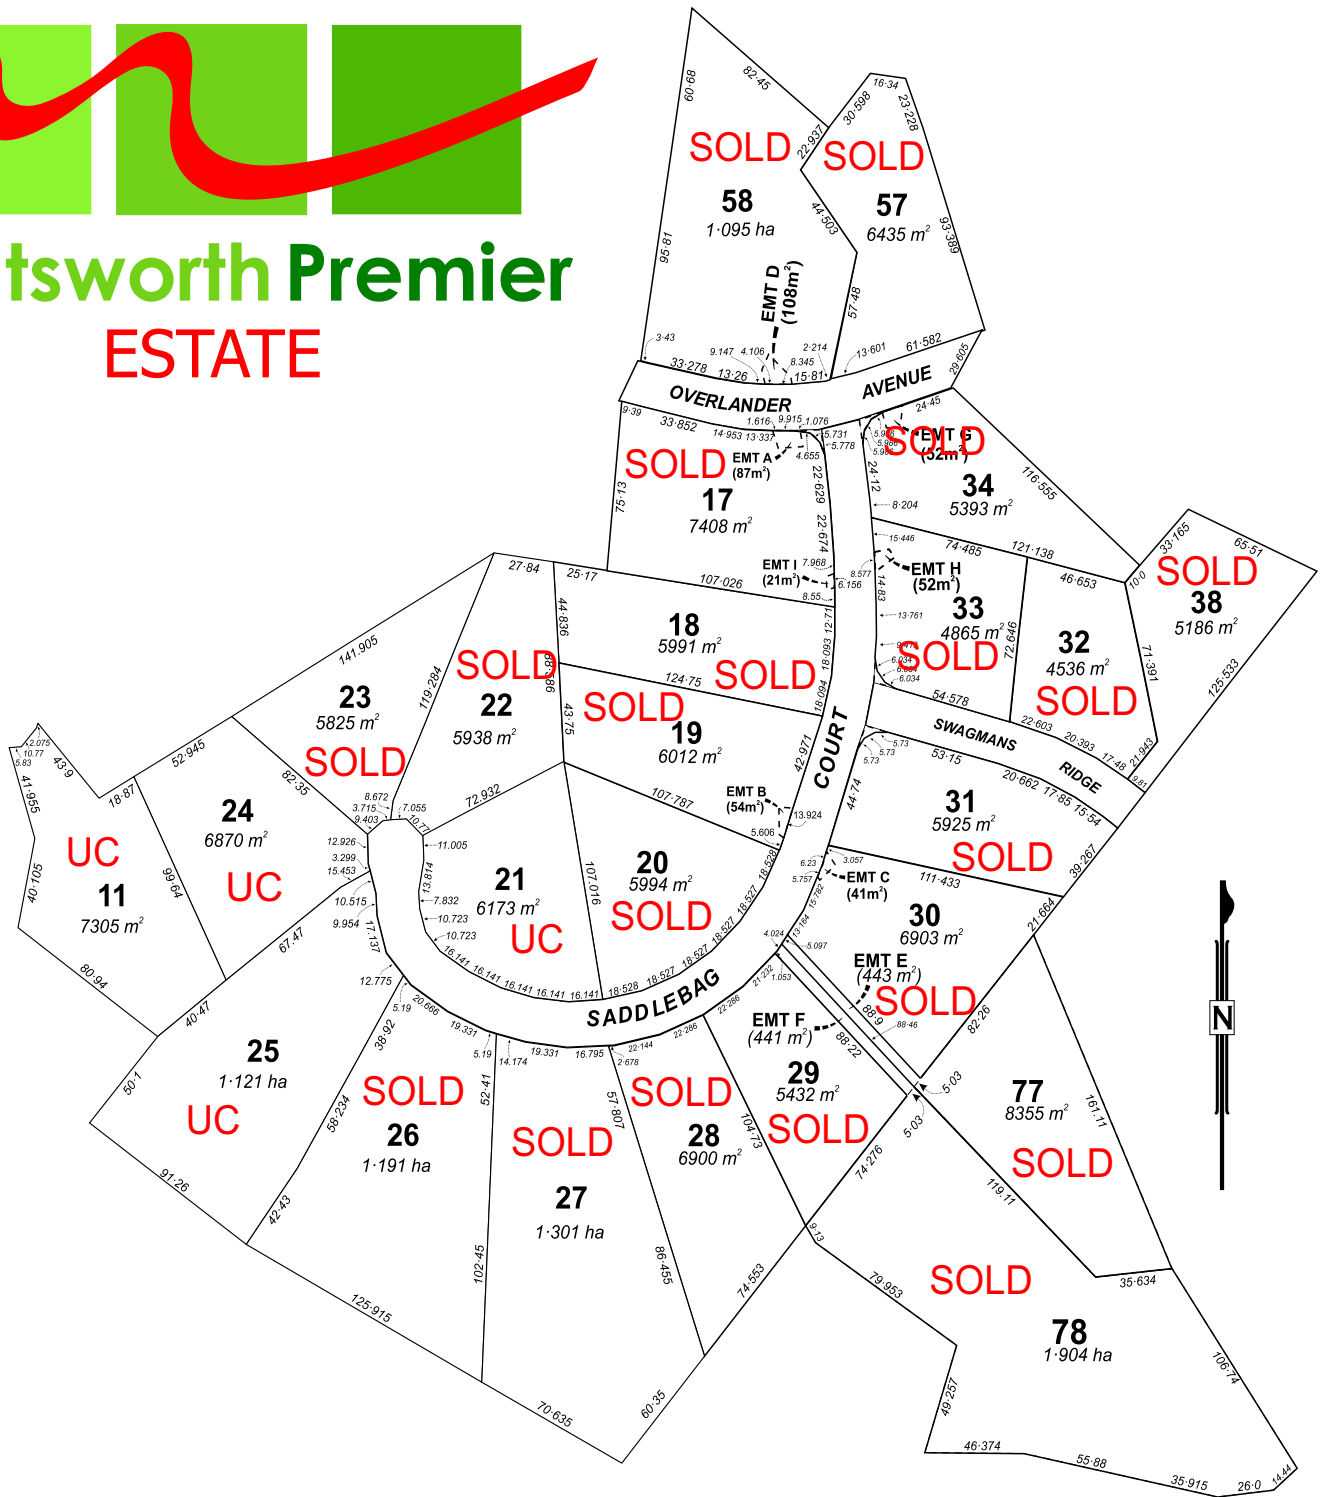

Chatsworth Premier ESTATE

<u>Lot</u>	<u>Price</u>
25	UC
21	UC
11	UC
24	UC

STAGE 2

Brian Roberts
0407544915

www.robertsbros.com.au