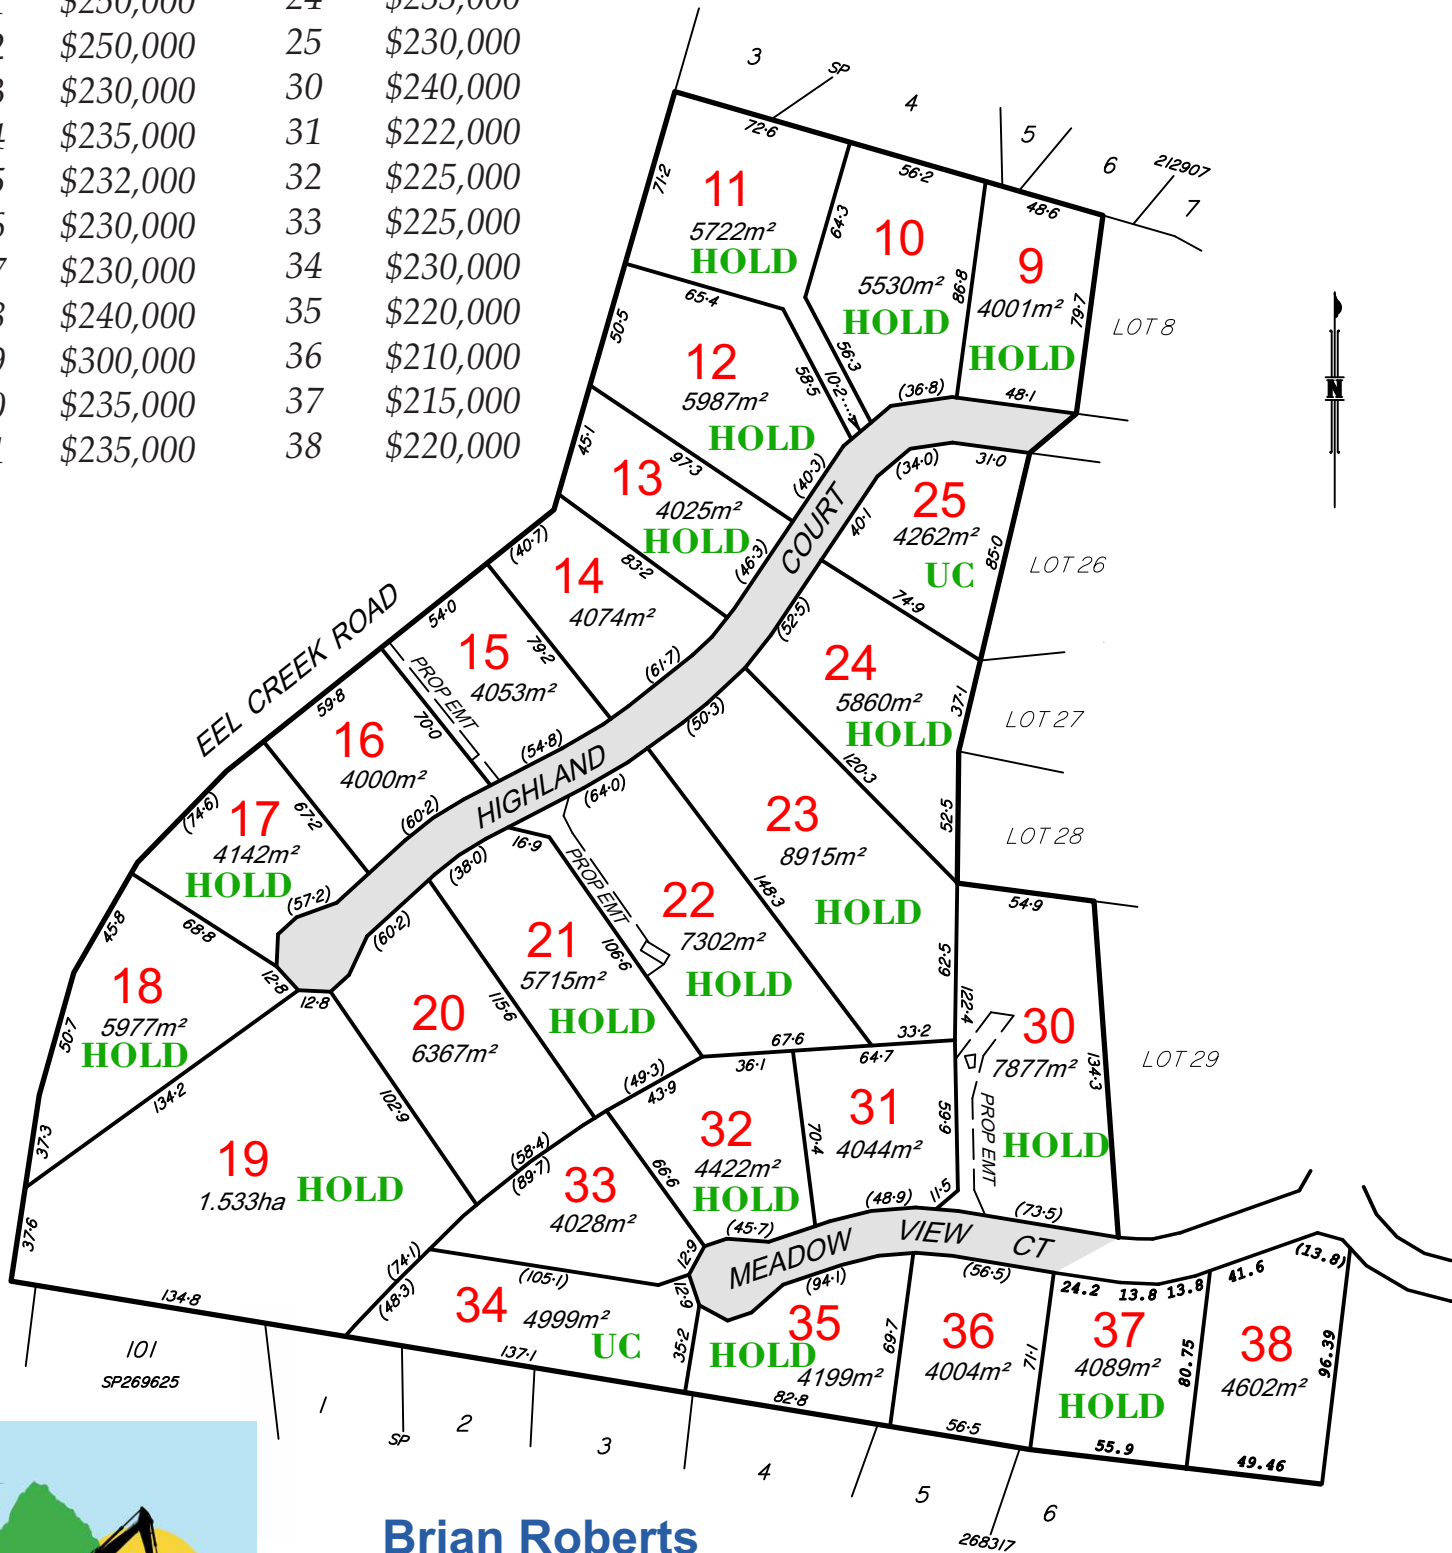

STAGE 5

GREENDALE
D O W N S

Lot	Price	Lot	Price
9	\$225,000	22	\$235,000
10	\$235,000	23	\$250,000
11	\$250,000	24	\$235,000
12	\$250,000	25	\$230,000
13	\$230,000	30	\$240,000
14	\$235,000	31	\$222,000
15	\$232,000	32	\$225,000
16	\$230,000	33	\$225,000
17	\$230,000	34	\$230,000
18	\$240,000	35	\$220,000
19	\$300,000	36	\$210,000
20	\$235,000	37	\$215,000
21	\$235,000	38	\$220,000