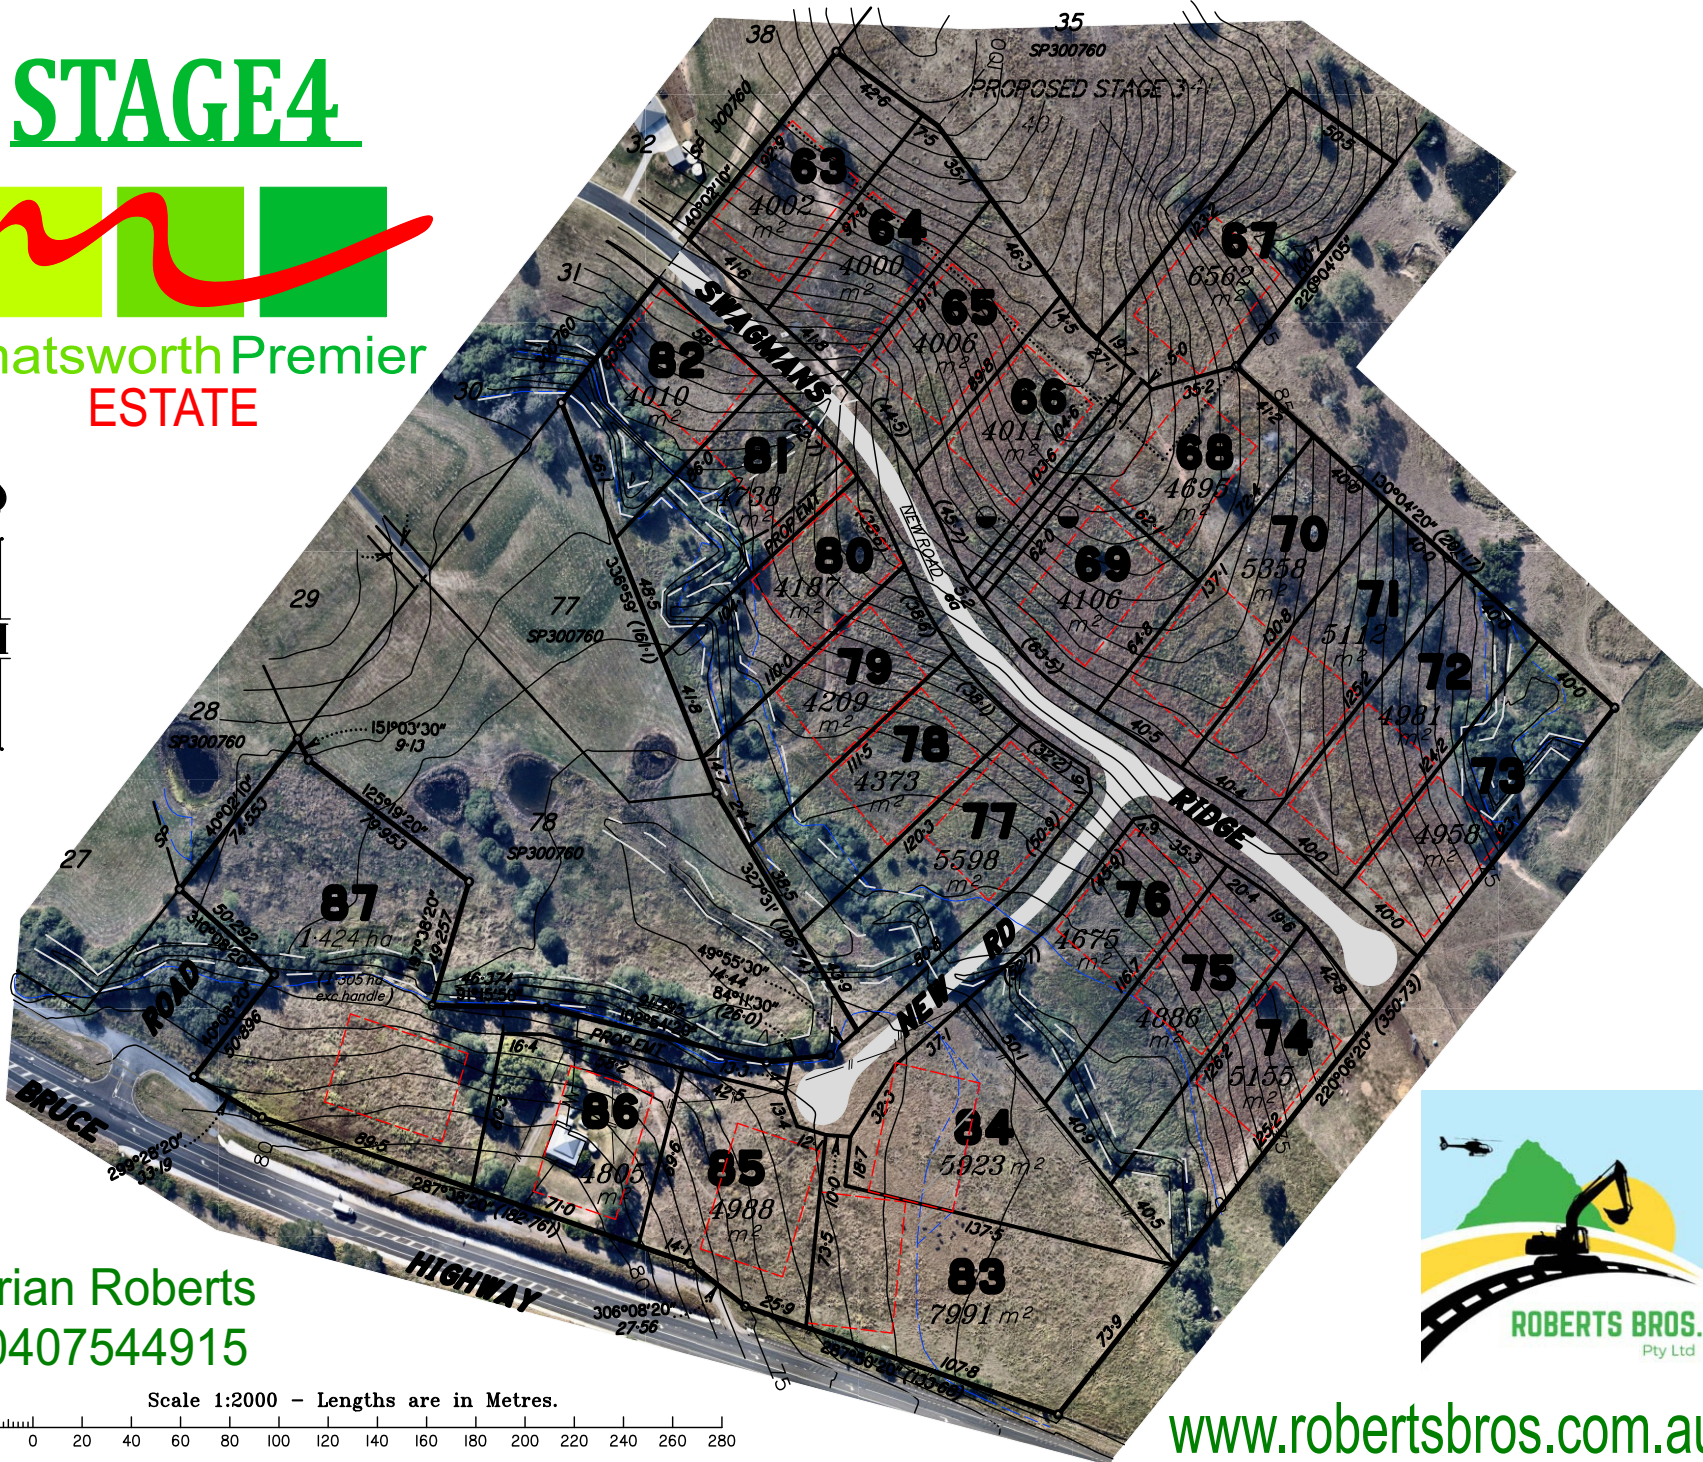

STAGE 4

Chatsworth Premier
ESTATE

Brian Roberts
0407544915

Scale 1:2000 - Lengths are in Metres.

<u>Lot</u>	<u>Price</u>
63	\$250,000
64	\$250,000
65	\$250,000
66	\$250,000
67	\$270,000
68	\$255,000
69	\$250,000
70	\$260,000
71	\$260,000
72	\$260,000
73	\$270,000
74	\$260,000
75	\$255,000
76	\$255,000
77	\$265,000
78	\$255,000
79	\$250,000
80	\$240,000
81	\$245,000
82	\$245,000
83	\$265,000
84	\$260,000
85	\$255,000
87	\$330,000