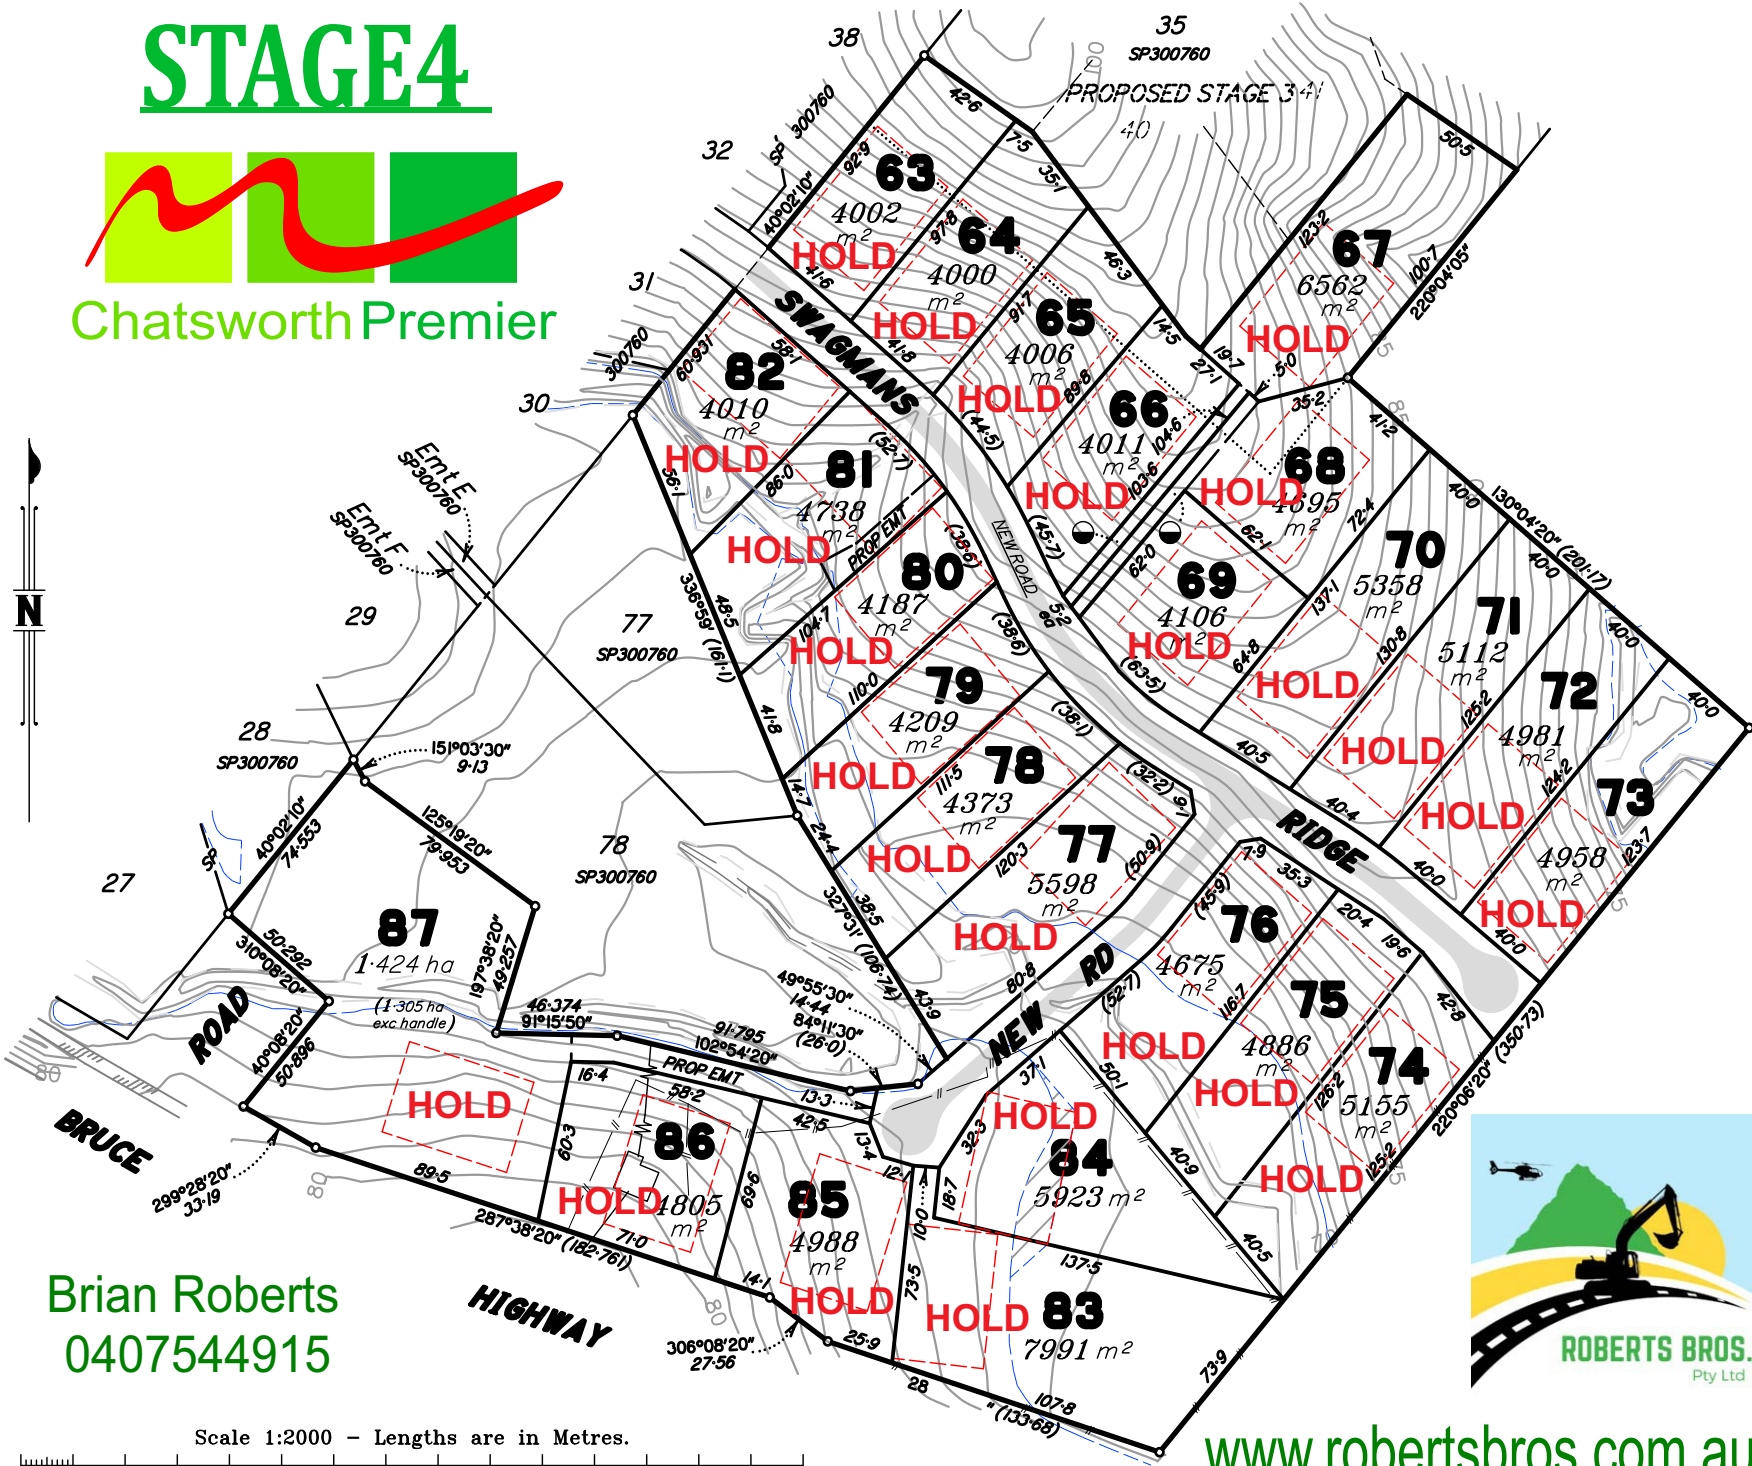

STAGE 4

Chatsworth Premier

<u>Lot</u>	<u>Price</u>
63	\$250,000
64	\$250,000
65	\$250,000
66	\$250,000
67	\$270,000
68	\$255,000
69	\$250,000
70	\$260,000
71	\$260,000
72	\$260,000
73	\$270,000
74	\$260,000
75	\$255,000
76	\$255,000
77	\$265,000
78	\$255,000
79	\$250,000
80	\$240,000
81	\$245,000
82	\$245,000
83	\$265,000
84	\$260,000
85	\$255,000
87	\$330,000

Brian Roberts
0407544915

ROBERTS BROS.
Pty Ltd

Scale 1:2000 - Lengths are in Metres.

www.robertsbros.com.au