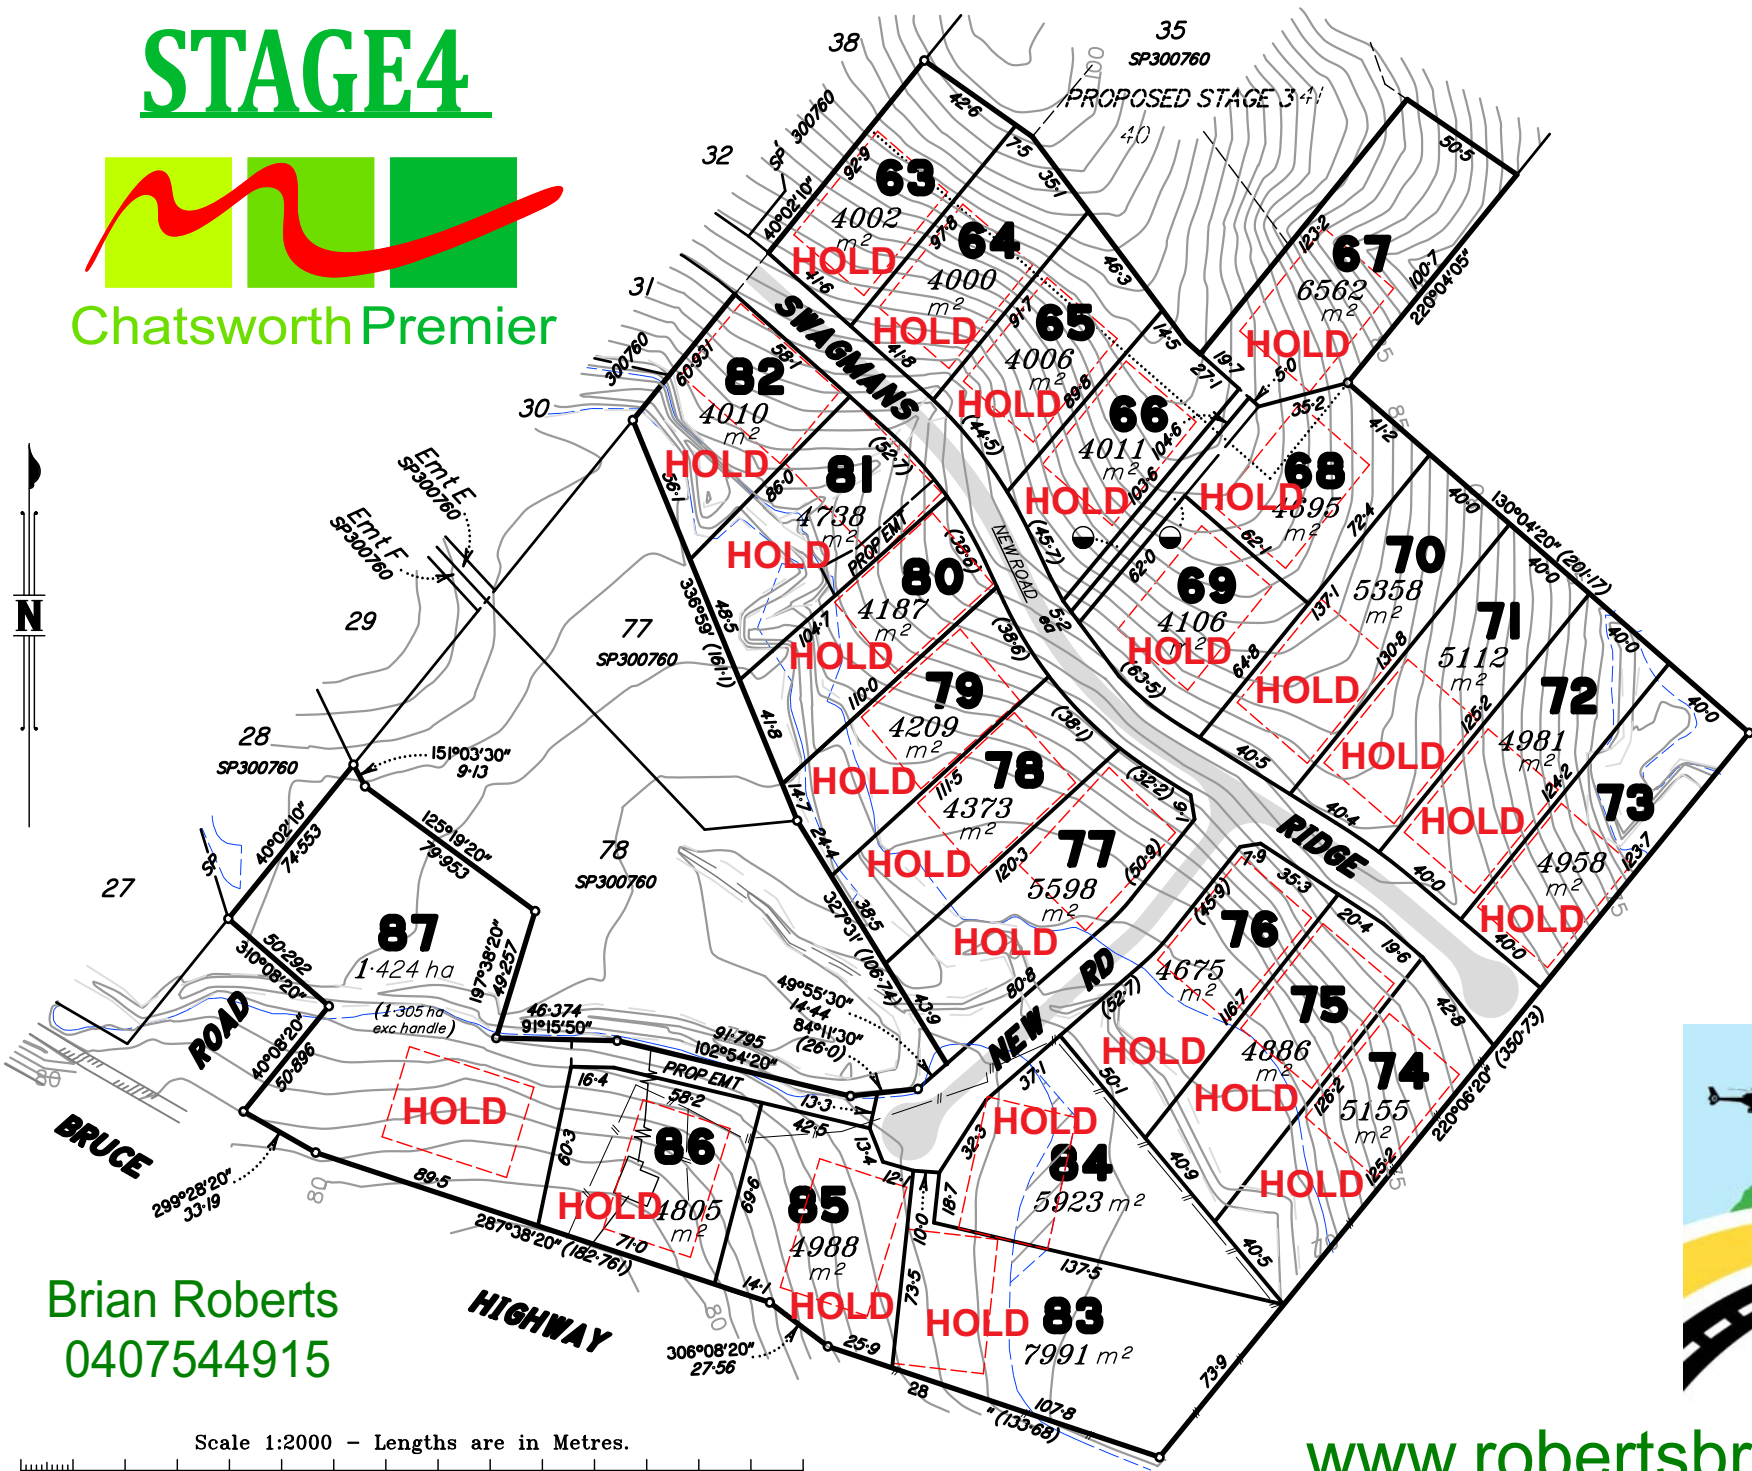

# STAGE 4

Chatsworth Premier

Brian Roberts  
0407544915

Scale 1:2000 - Lengths are in Metres.

[www.robertsbros.com.au](http://www.robertsbros.com.au)