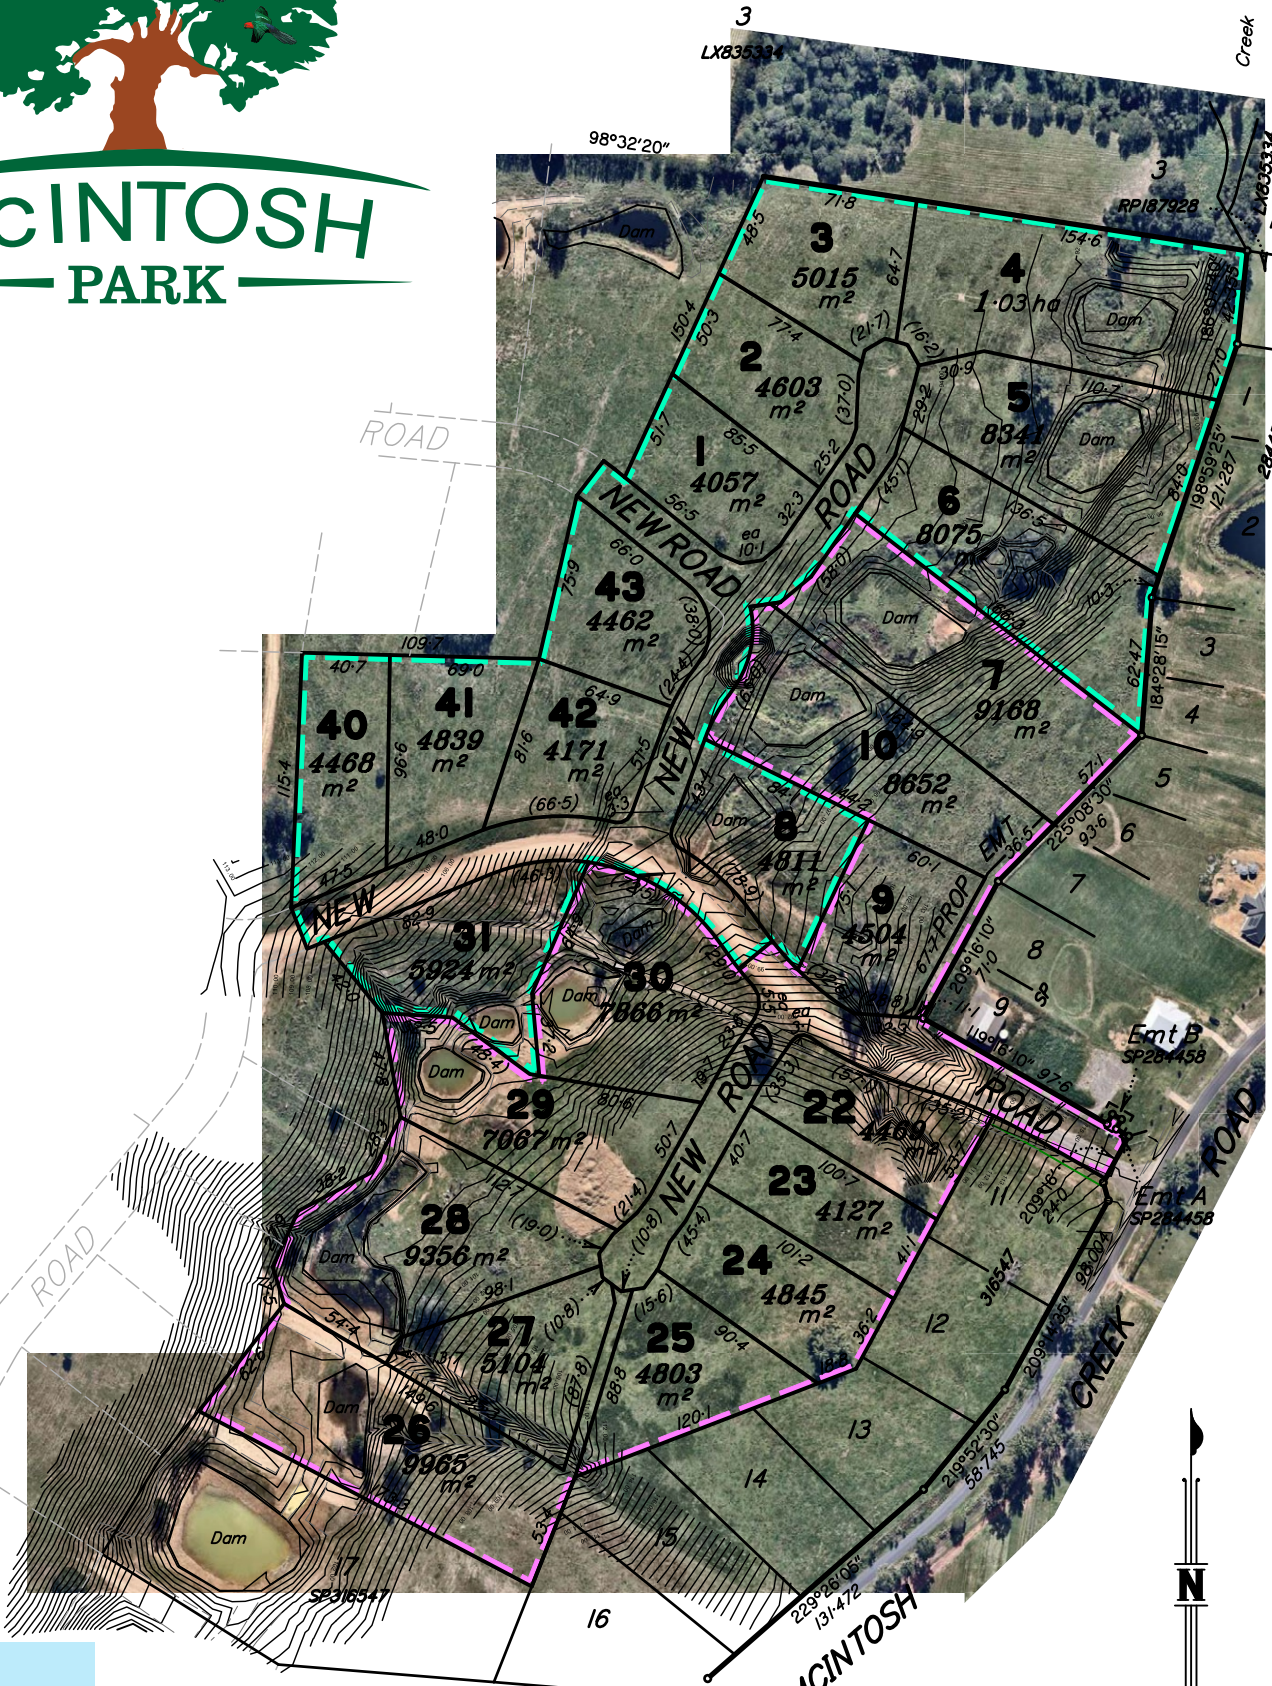

MCINTOSH PARK

Scale 1:2500 - Lengths are in Metres.

380
360
340
320
300
280
260
240
220
200
180
160
140
120
100
80
60
40
20
0

ROBERTS BROS.
Pty Ltd

Brian Roberts
0407544915

www.robertsbros.com.au

STAGING

-  Stage 3
-  Stage 4

SCALE 1:2500