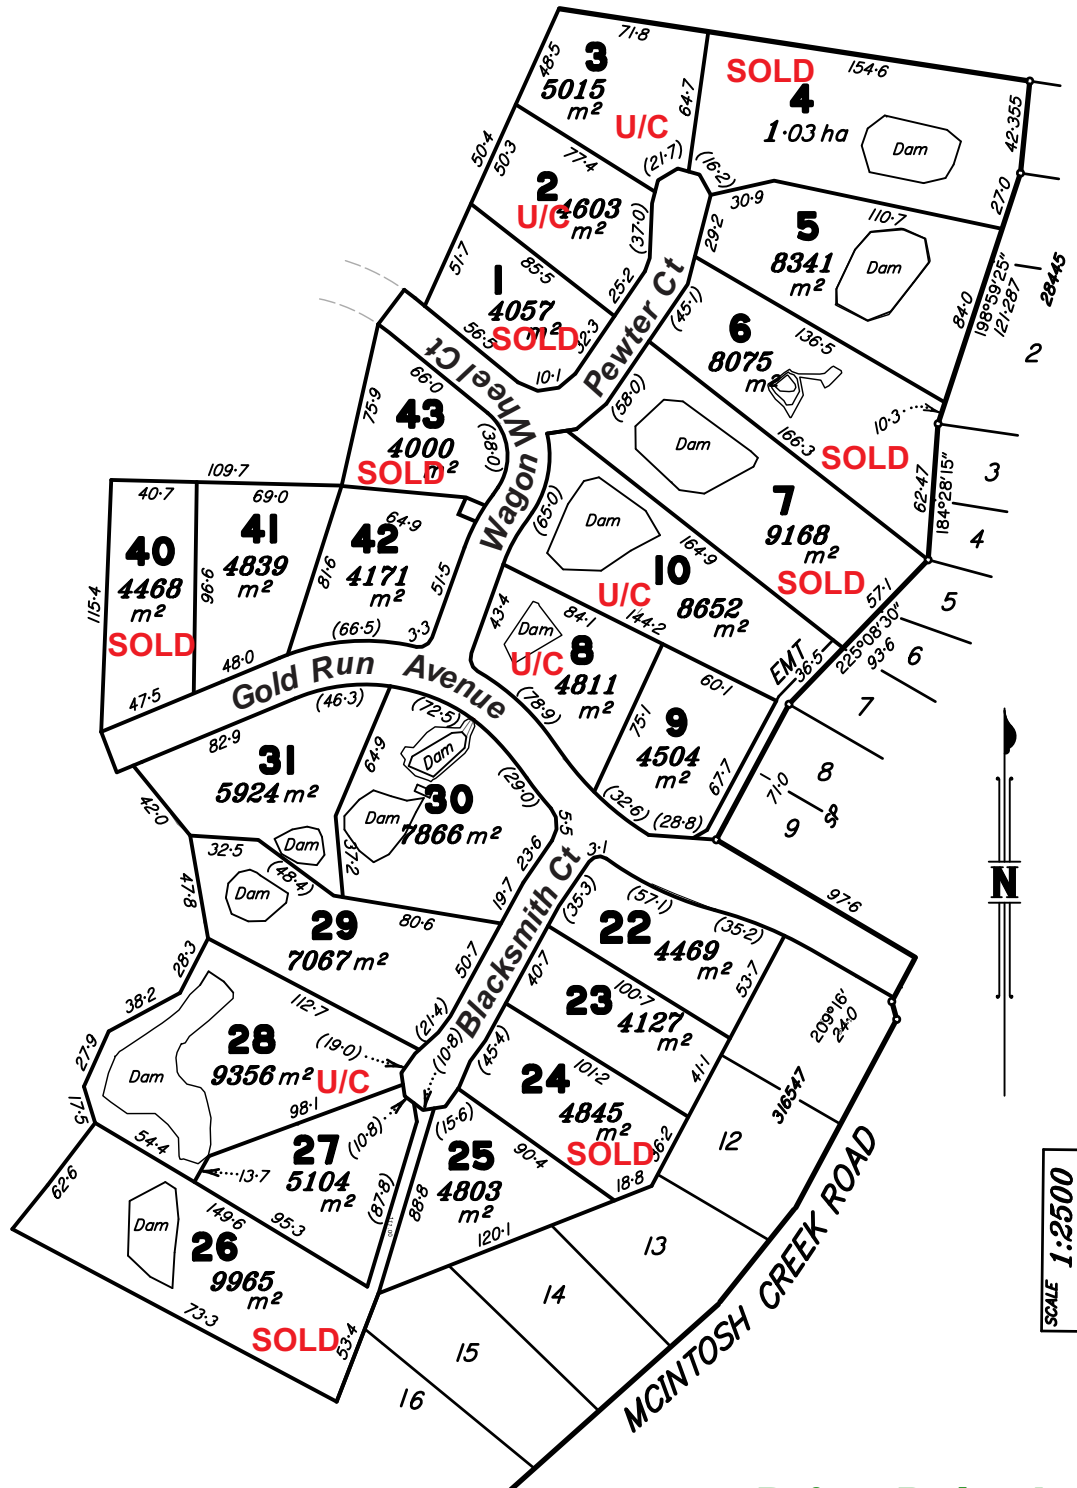

# McINTOSH PARK

- Lot 2 - \$335,000
- Lot 3 - \$340,000
- Lot 5 - \$355,000
- Lot 8 - \$325,000
- Lot 9 - \$310,000
- Lot 10 - \$360,000
- Lot 22 - \$330,000
- Lot 23 - \$335,000
- Lot 25 - \$335,000
- Lot 27 - \$340,000
- Lot 28 - \$365,000
- Lot 29 - \$350,000
- Lot 30 - \$355,000
- Lot 31 - \$310,000
- Lot 41 - \$325,000
- Lot 42 - \$320,000

[www.robertsbros.com.au](http://www.robertsbros.com.au)

**Brian Roberts**  
0407544915

SCALE 1:2500