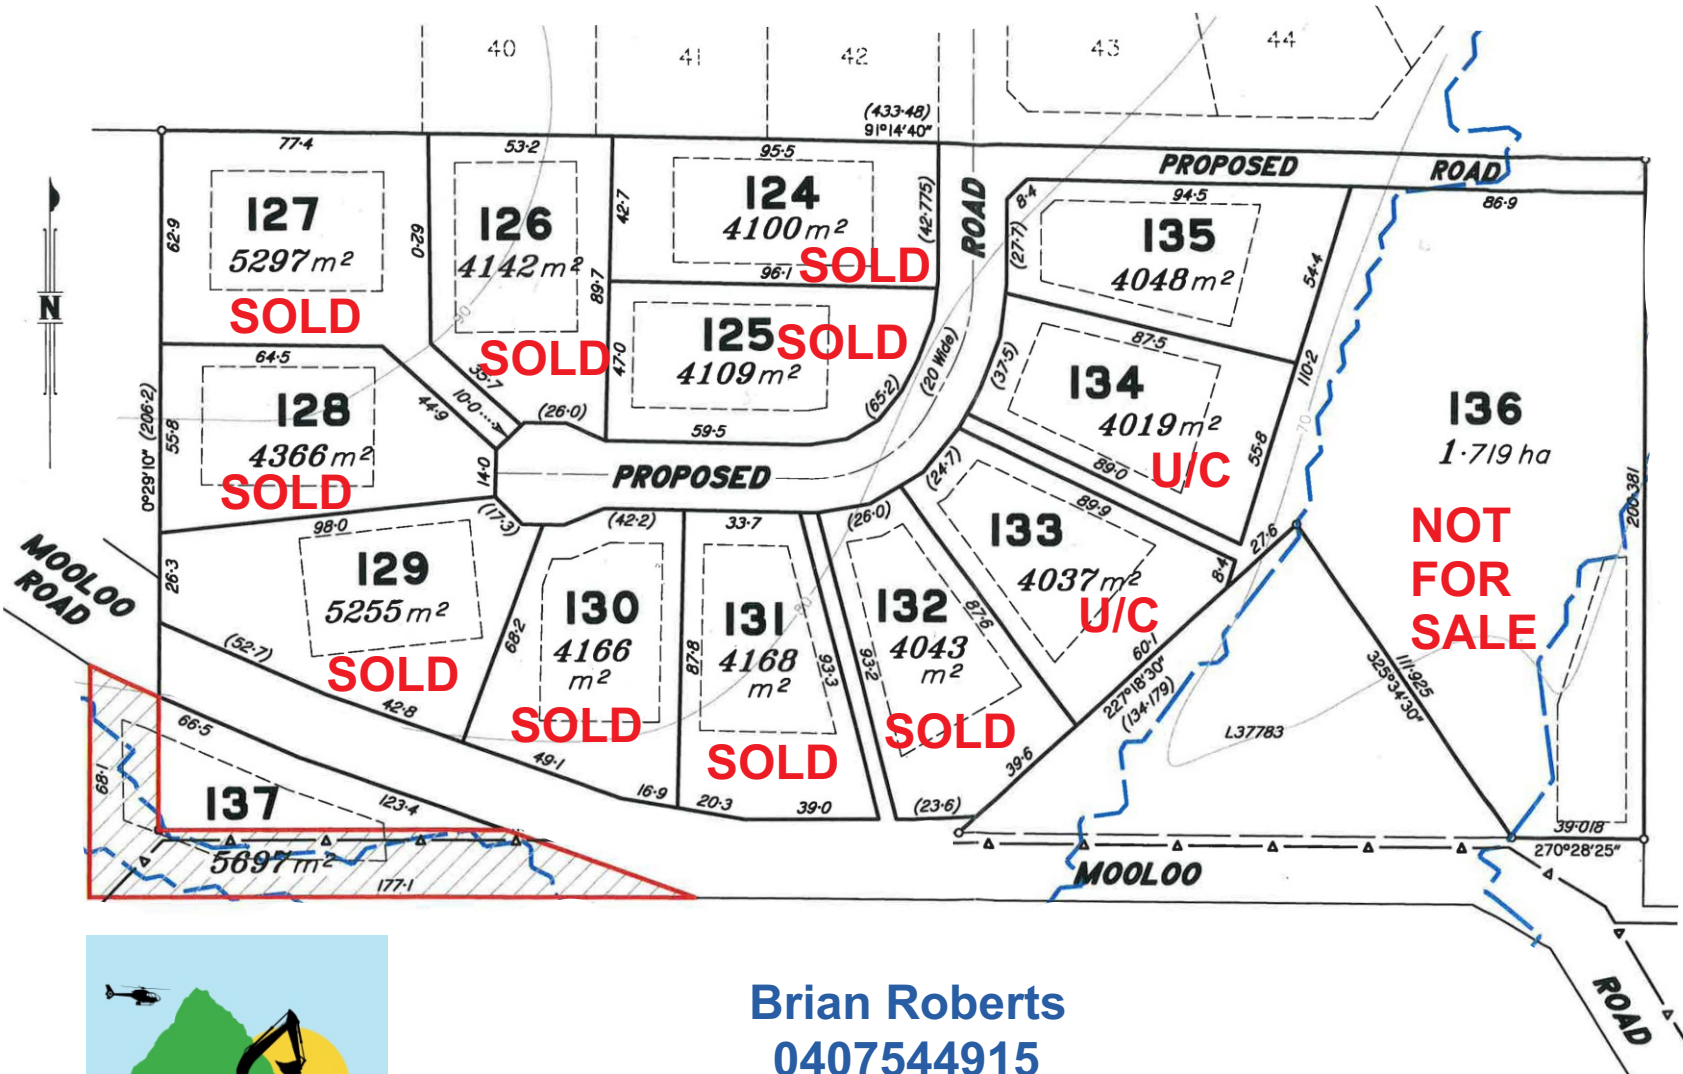

STAGE 6

**GREENDALE
DOWNS**

<u>Lot</u>	<u>Price</u>
135	\$335,000
137	\$300,000

Brian Roberts
0407544915

www.robertsbros.com.au

Areas and dimensions are approximate only and subject to final Survey and Council approval. Contours are Qld Globe derived.