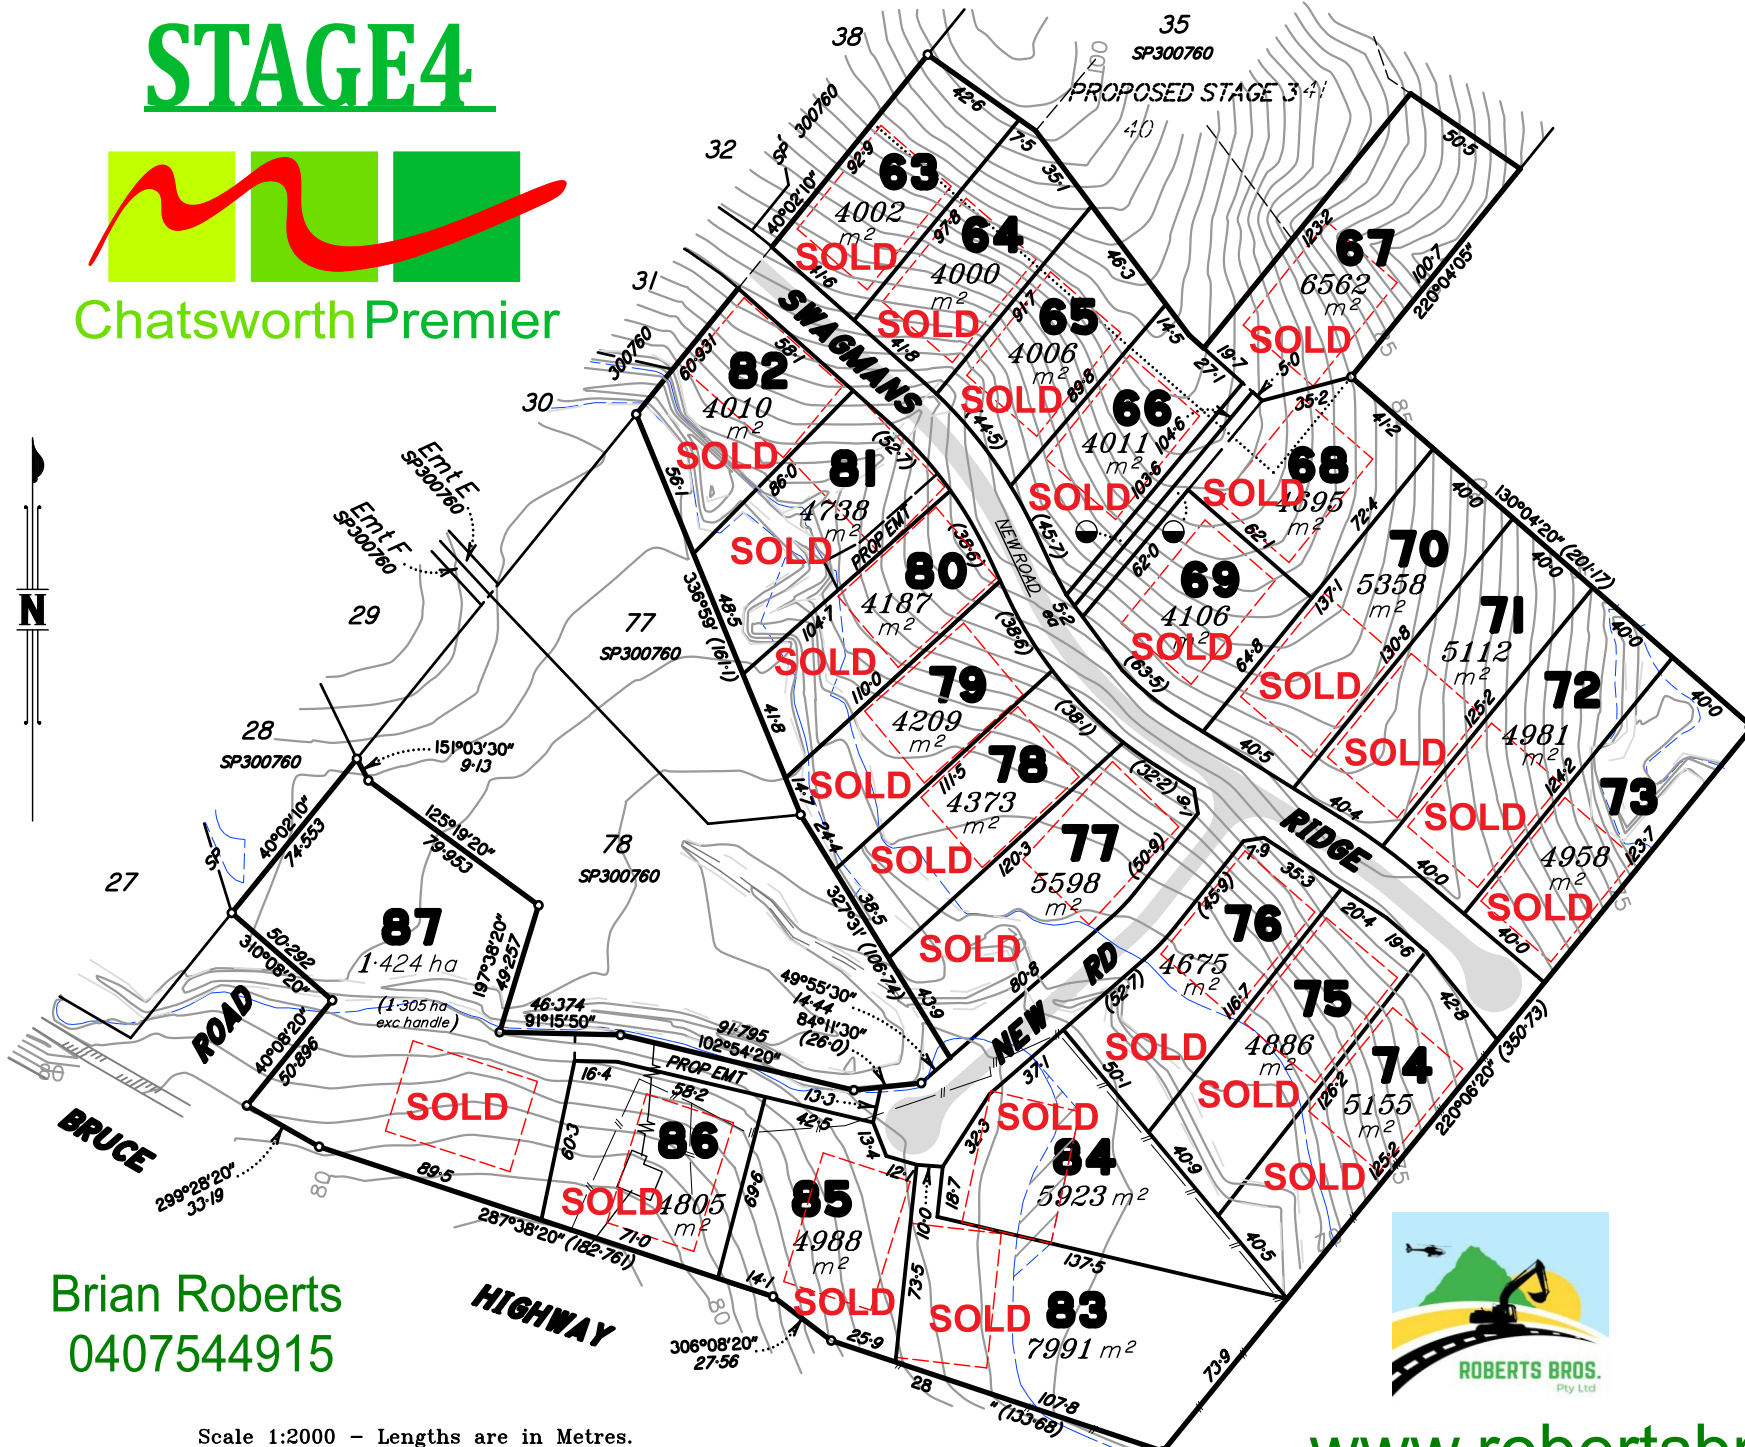

STAGE 4

Chatsworth Premier

Brian Roberts
0407544915

www.robertsbros.com.au

Scale 1:2000 - Lengths are in Metres.