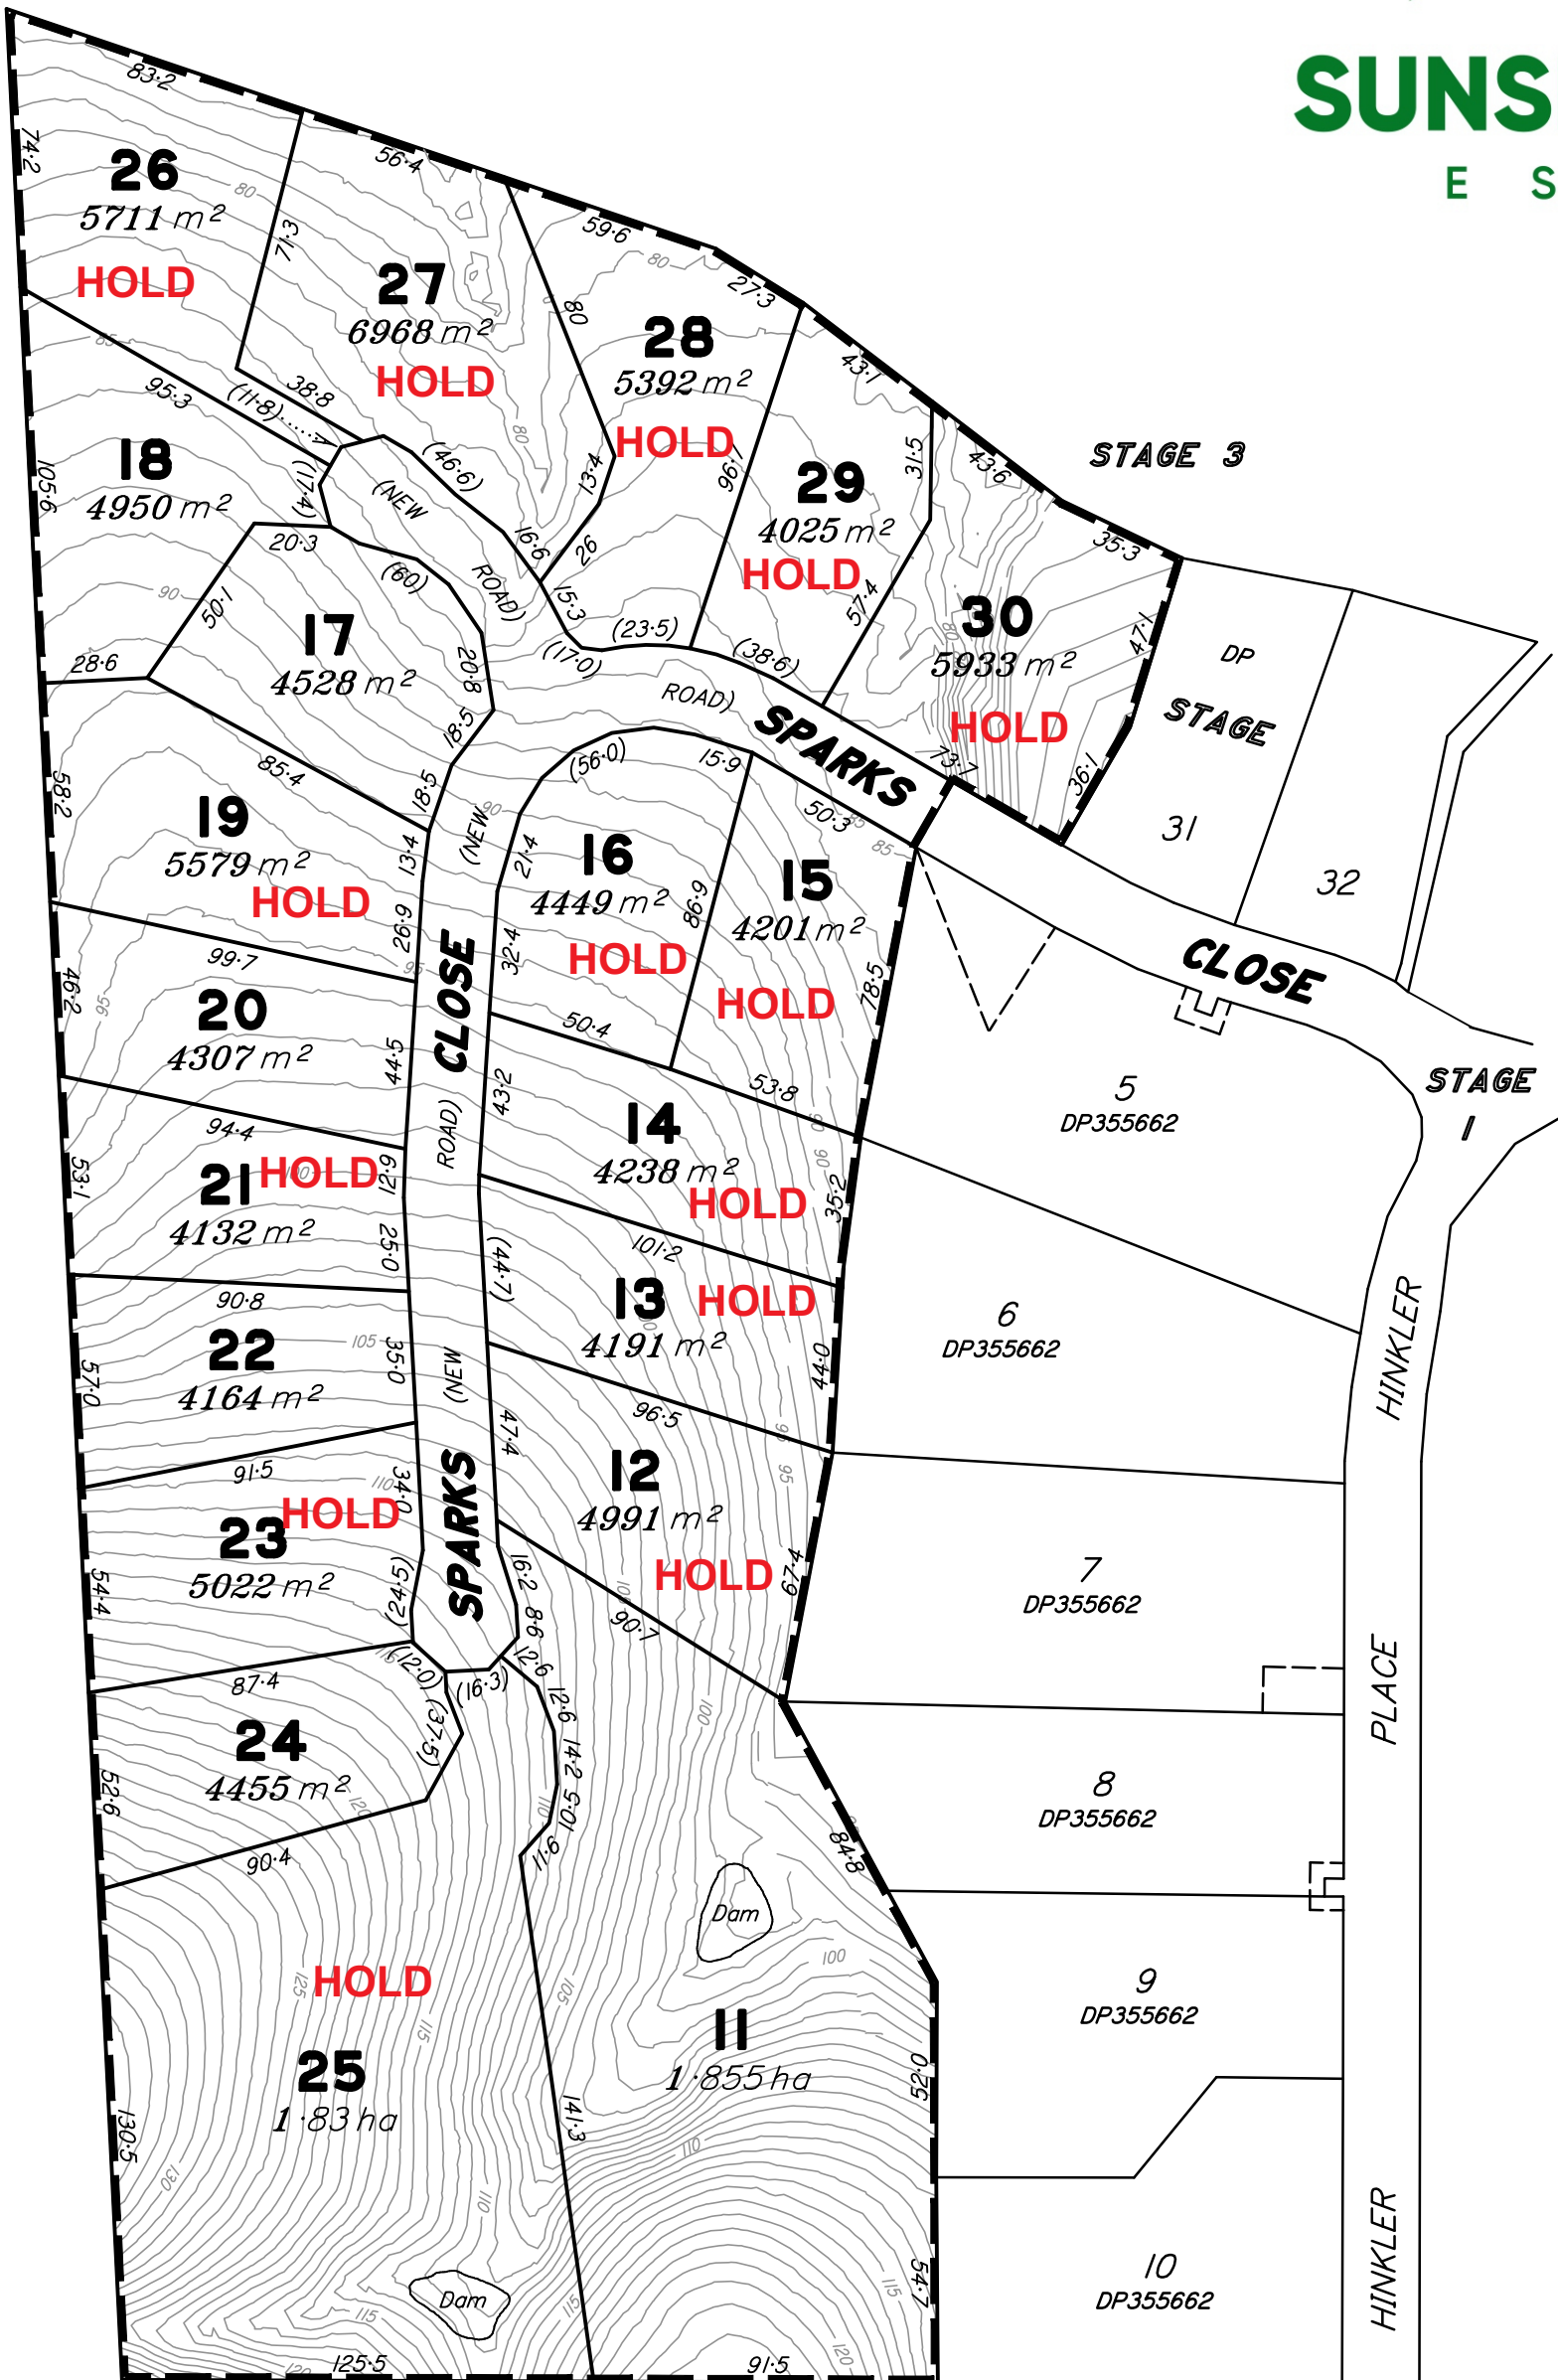

# STAGE 2

**SUNSET VALLEY**  
E S T A T E

Lot	Price
30	\$570,000
18	\$610,000
17	\$590,000
19	\$630,000
20	\$610,000
21	\$620,000
22	\$630,000
23	\$650,000
24	\$640,000
25	\$780,000
11	\$720,000
12	\$550,000
13	\$540,000
14	\$540,000
16	\$570,000
15	\$550,000