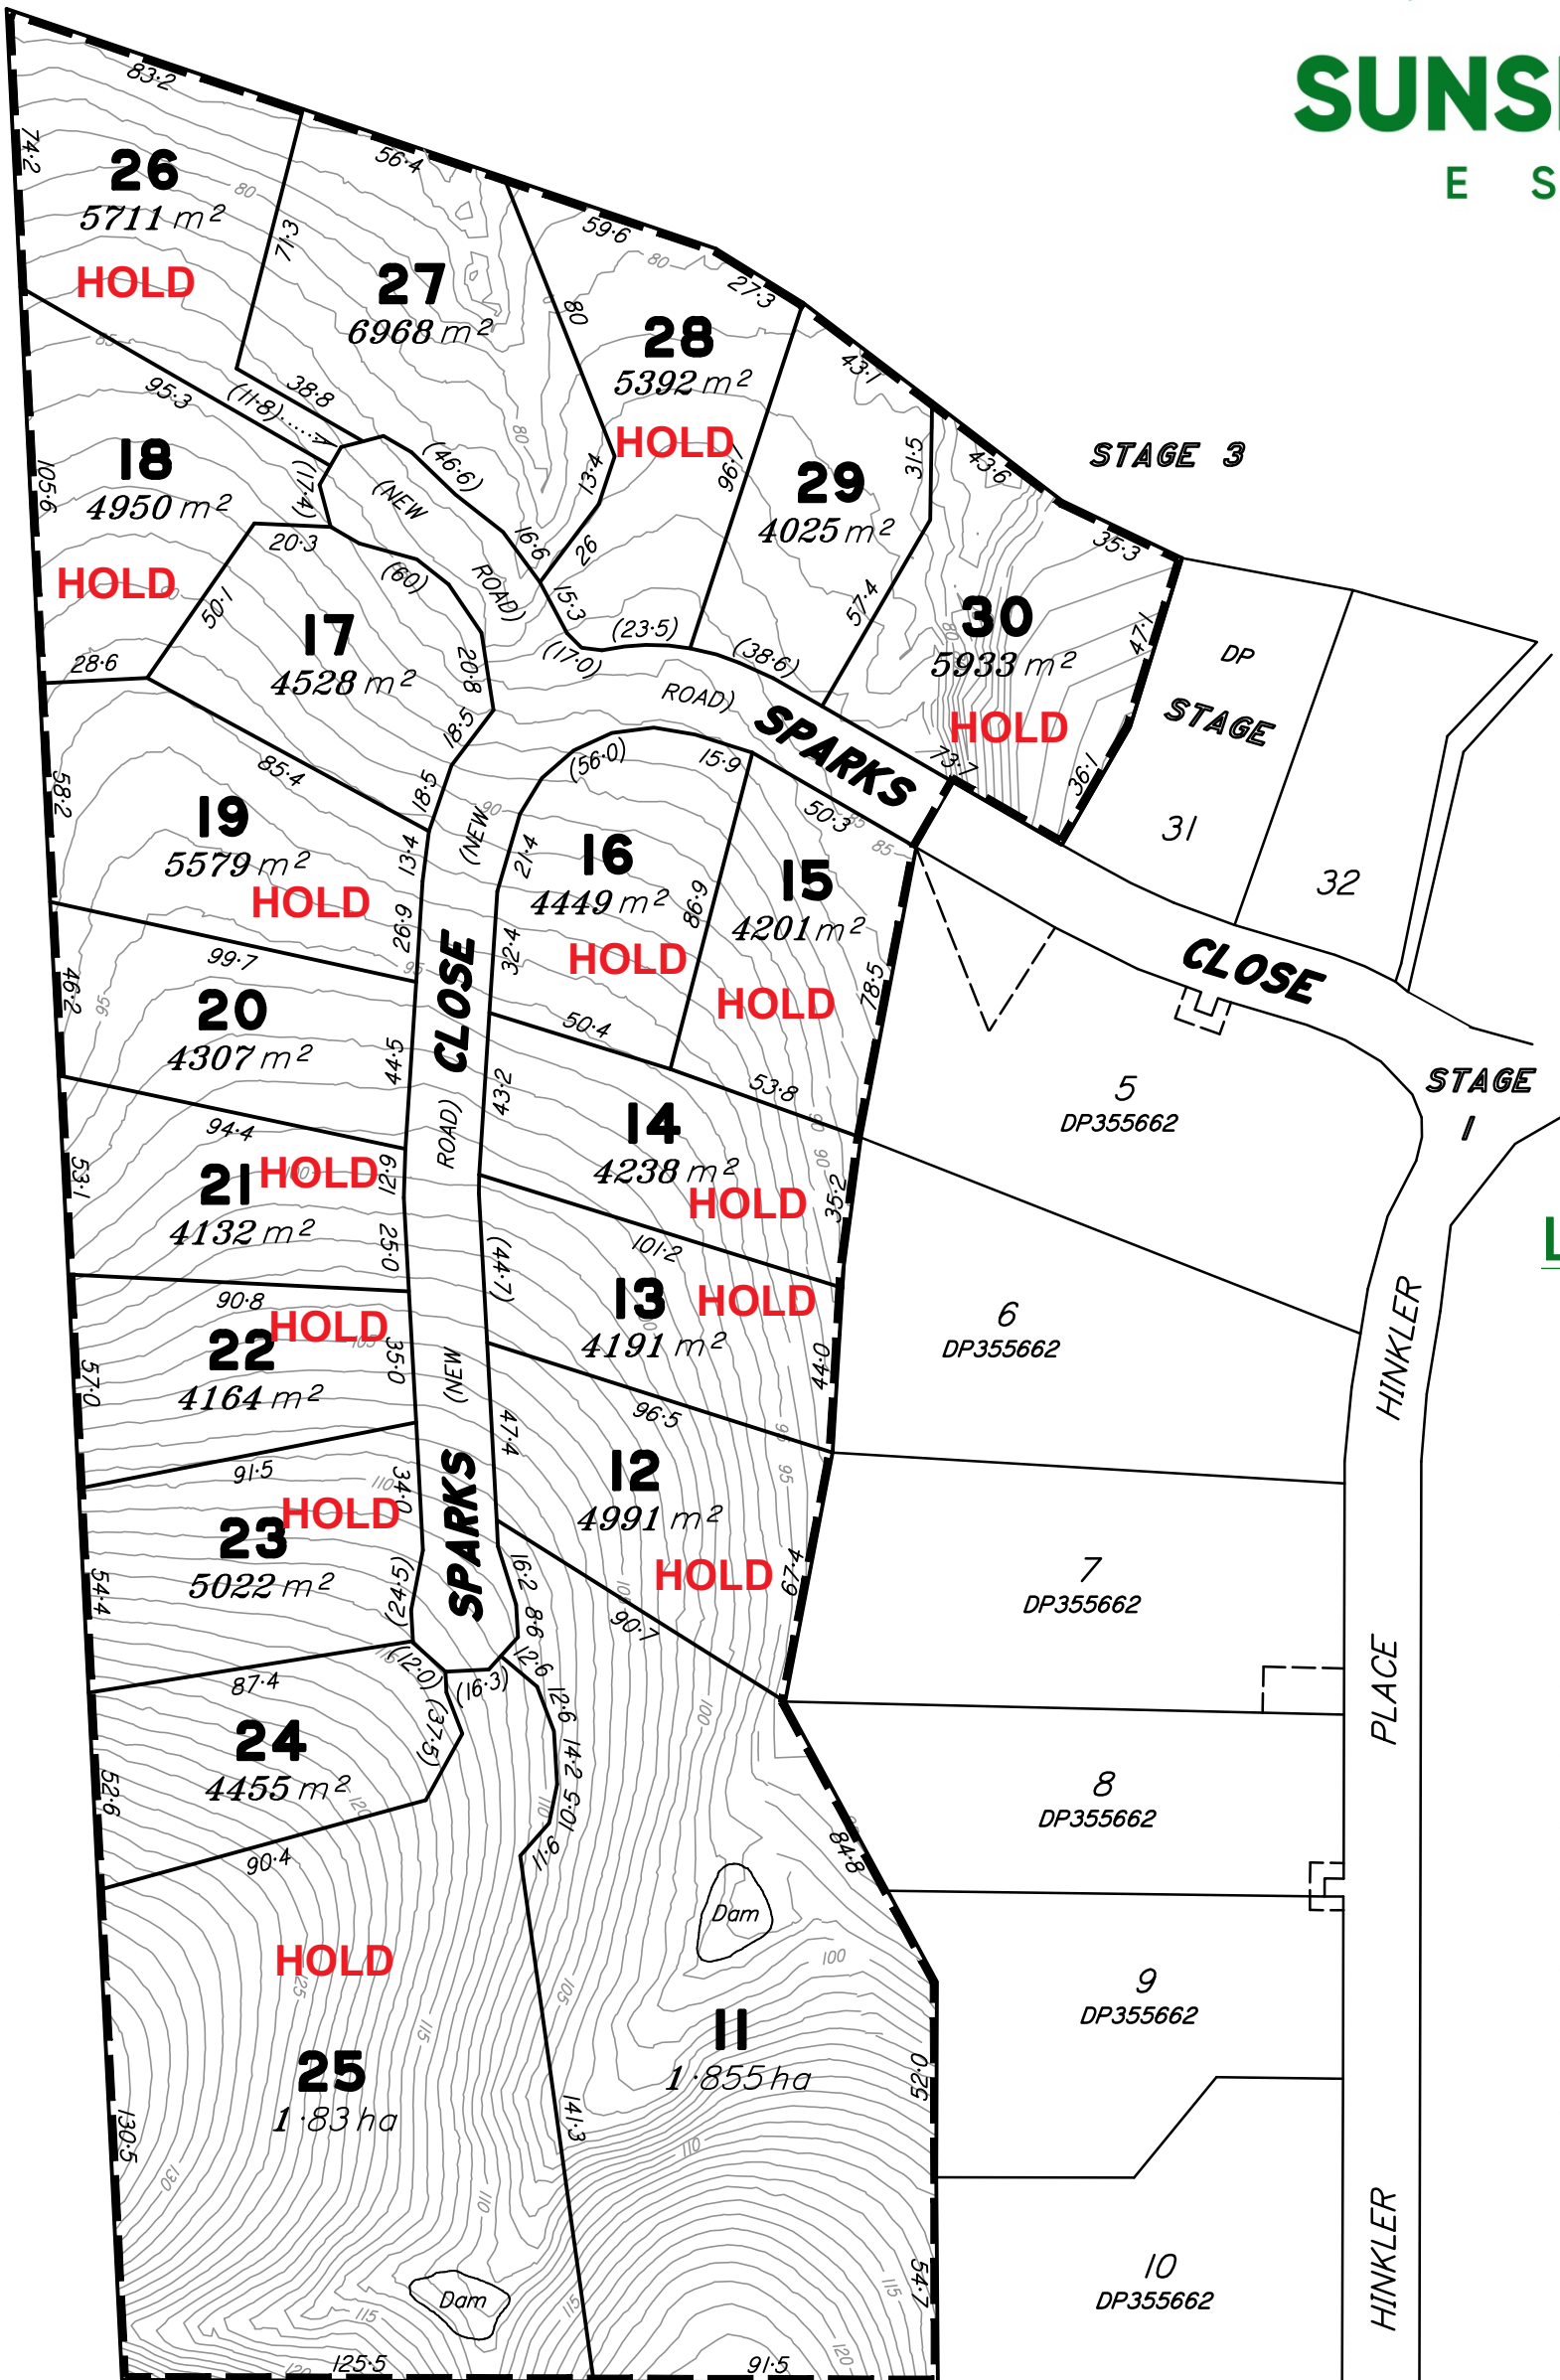

STAGE 2

SUNSET VALLEY
E S T A T E

Lot	Price
30	\$570,000
18	\$610,000
17	\$590,000
19	\$630,000
20	\$610,000
21	\$620,000
22	\$630,000
23	\$650,000
24	\$640,000
25	\$850,000
27	\$670,000
29	\$630,000
11	\$800,000
12	\$550,000
13	\$540,000
14	\$540,000