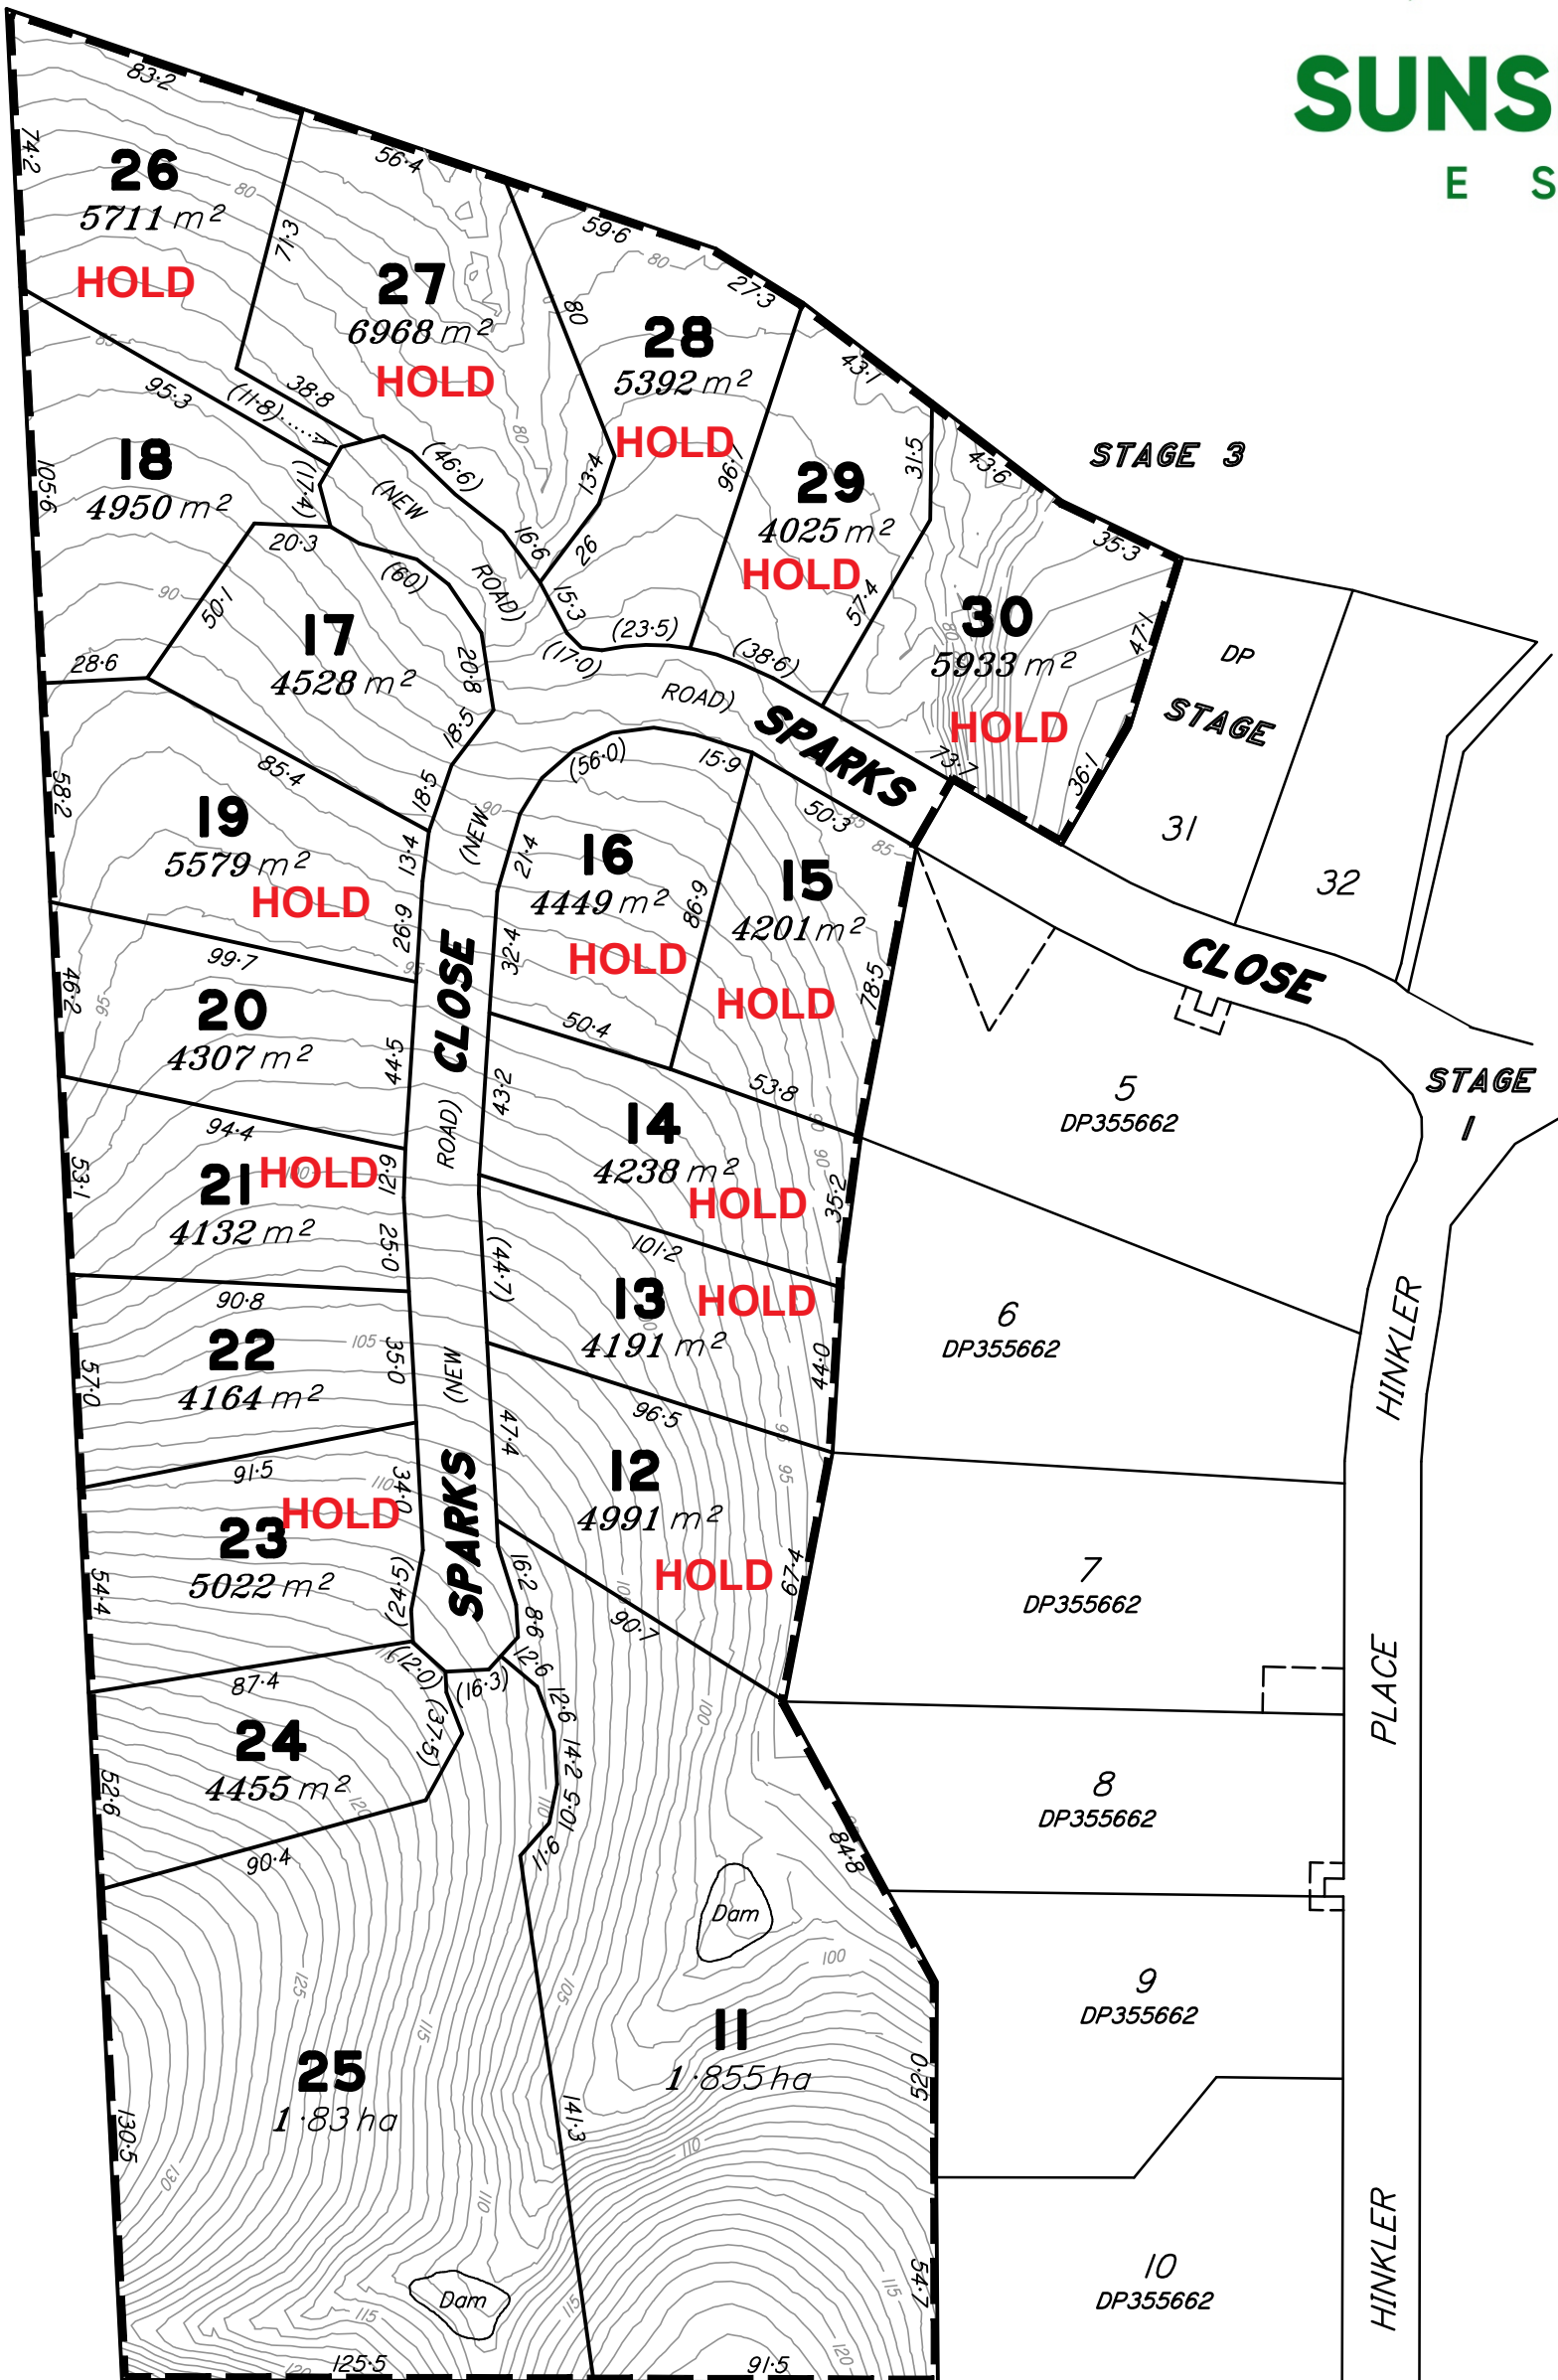

# STAGE 2

**SUNSET VALLEY**  
ESTATE

Lot	Price
30	\$570,000
18	\$610,000
17	\$590,000
19	\$630,000
20	\$610,000
21	\$620,000
22	\$630,000
23	\$650,000
24	\$640,000
25	\$850,000
11	\$800,000
12	\$550,000
13	\$540,000
14	\$540,000
16	\$570,000
15	\$550,000